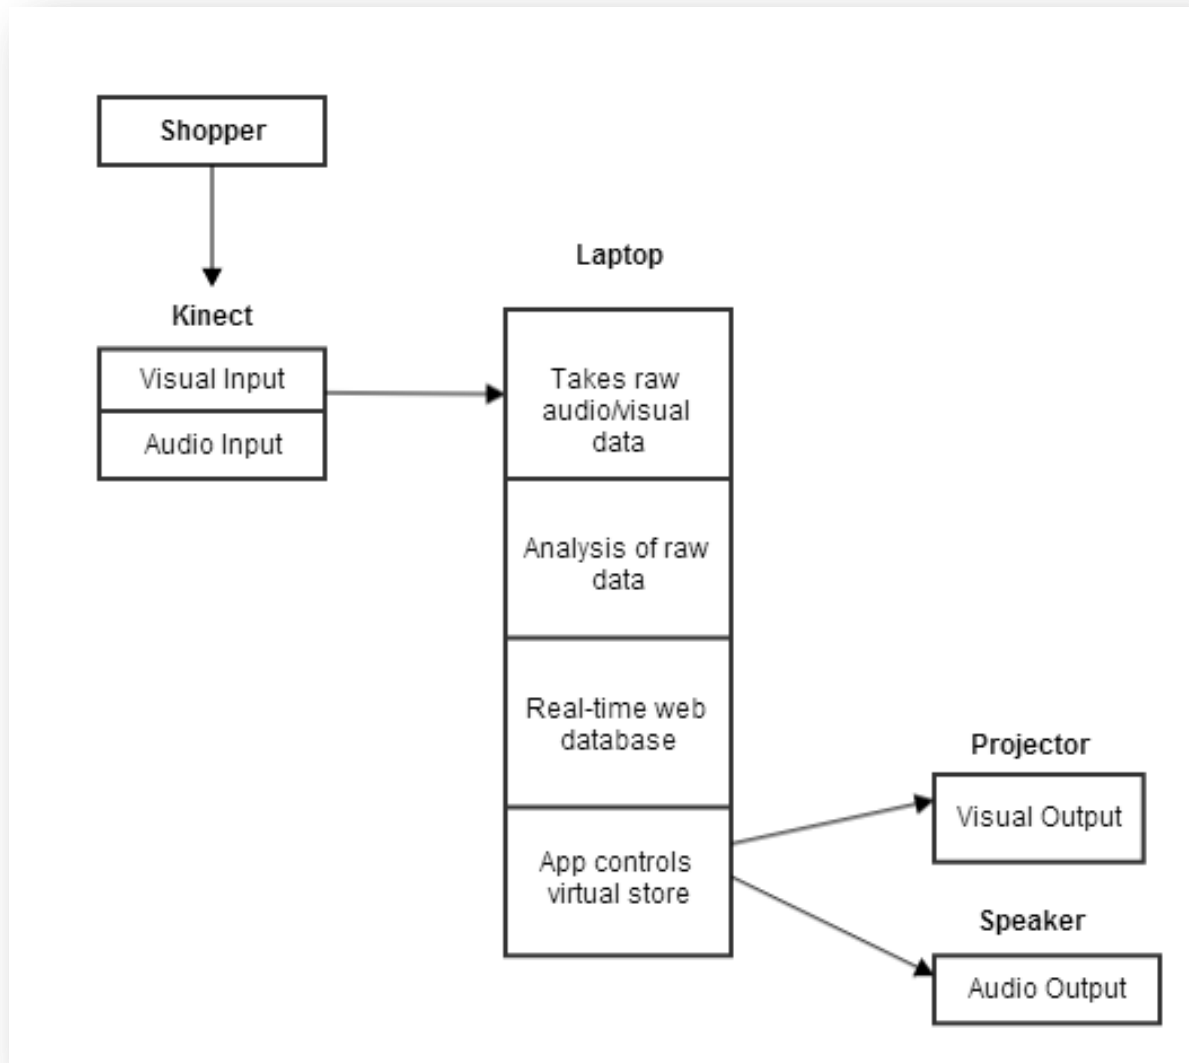

+ Architecture