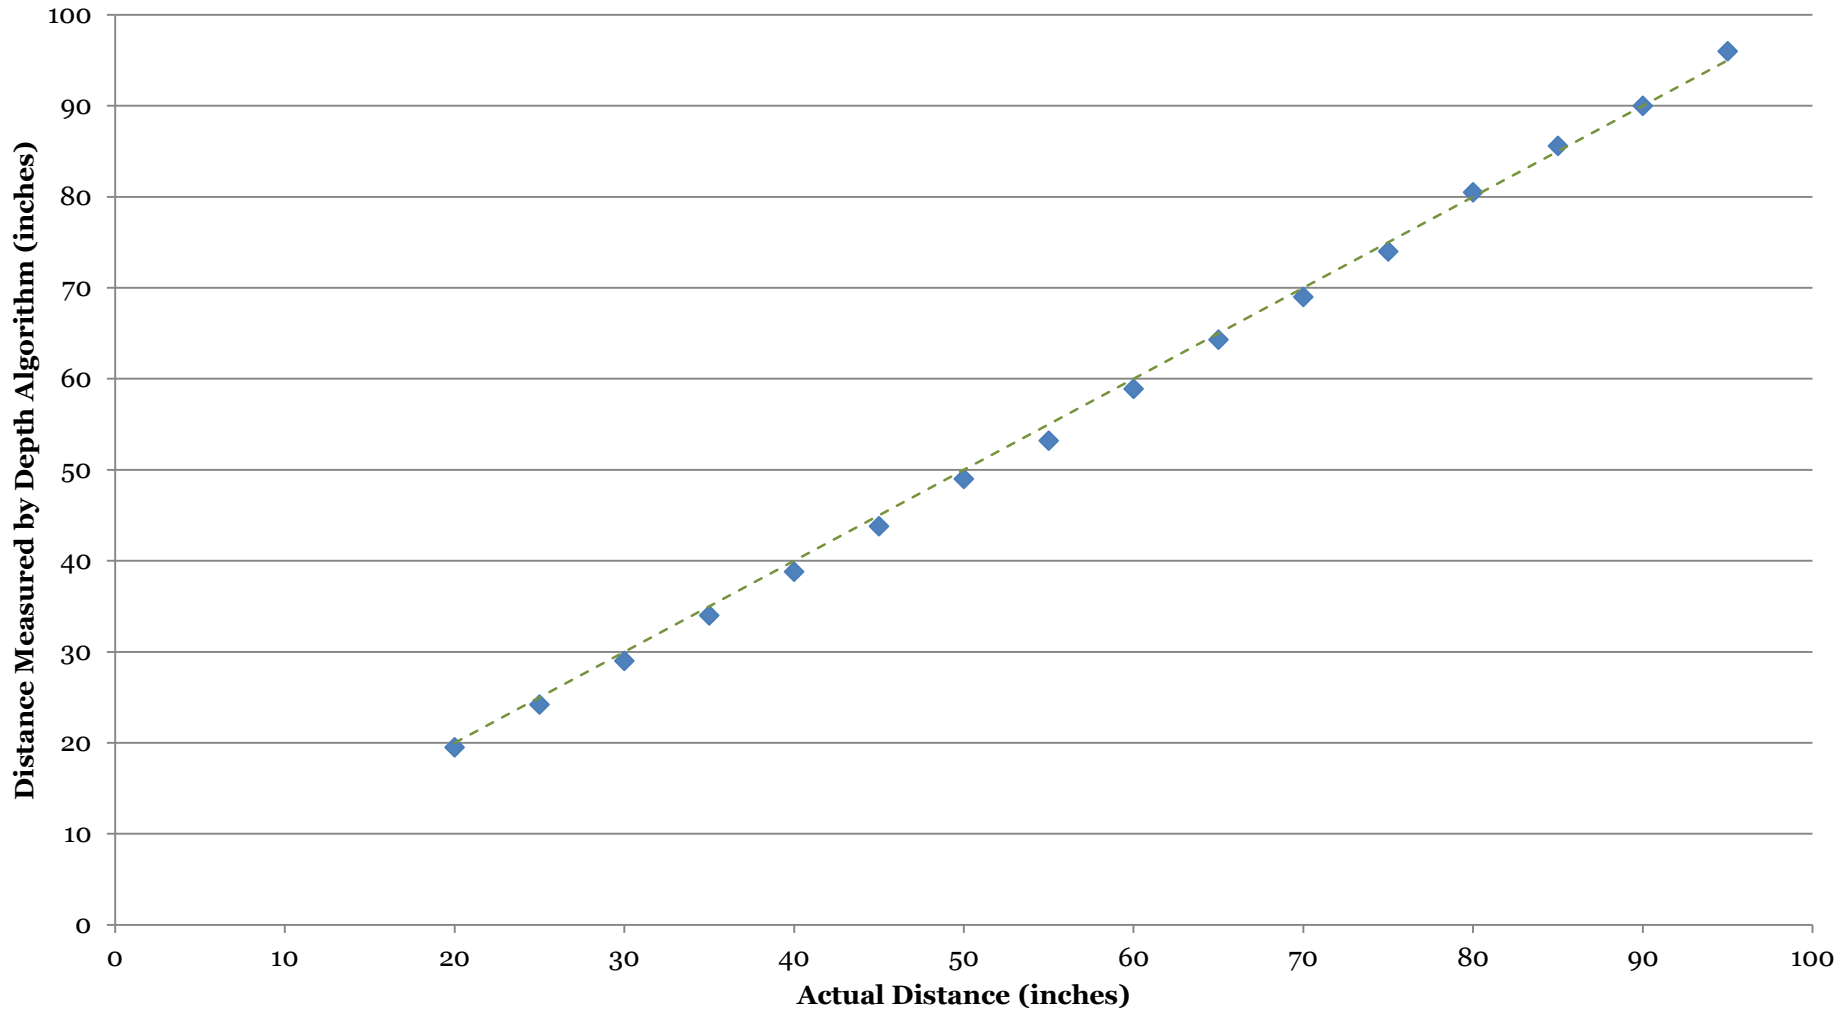

Important Metrics

- Distance Tracking Accuracy
- Processing capability
- Battery Life
- Xbee Distance

Data

Xbee Distance

- Tested Xbee command detection distance
- >70 Feet, no obstructions
 - Far beyond expected use distance

Battery Life

- Average Current Draw: 109.46 mA
 - Highest observed: 116.2 mA
- Operation time with 9V battery: 3.65 hours

Distance Detection

- Placed the LightWand on the floor
 - Measured distance using ruler
 - Compared to output of distance detection system

Distance Detection

- Avg error: .64 in
- Max Error: 1.8 in

Difference Between Measured and Actual Distance

Distance Detection

Distance Measured by Depth Algorithm at Various Distances

Processing Capability