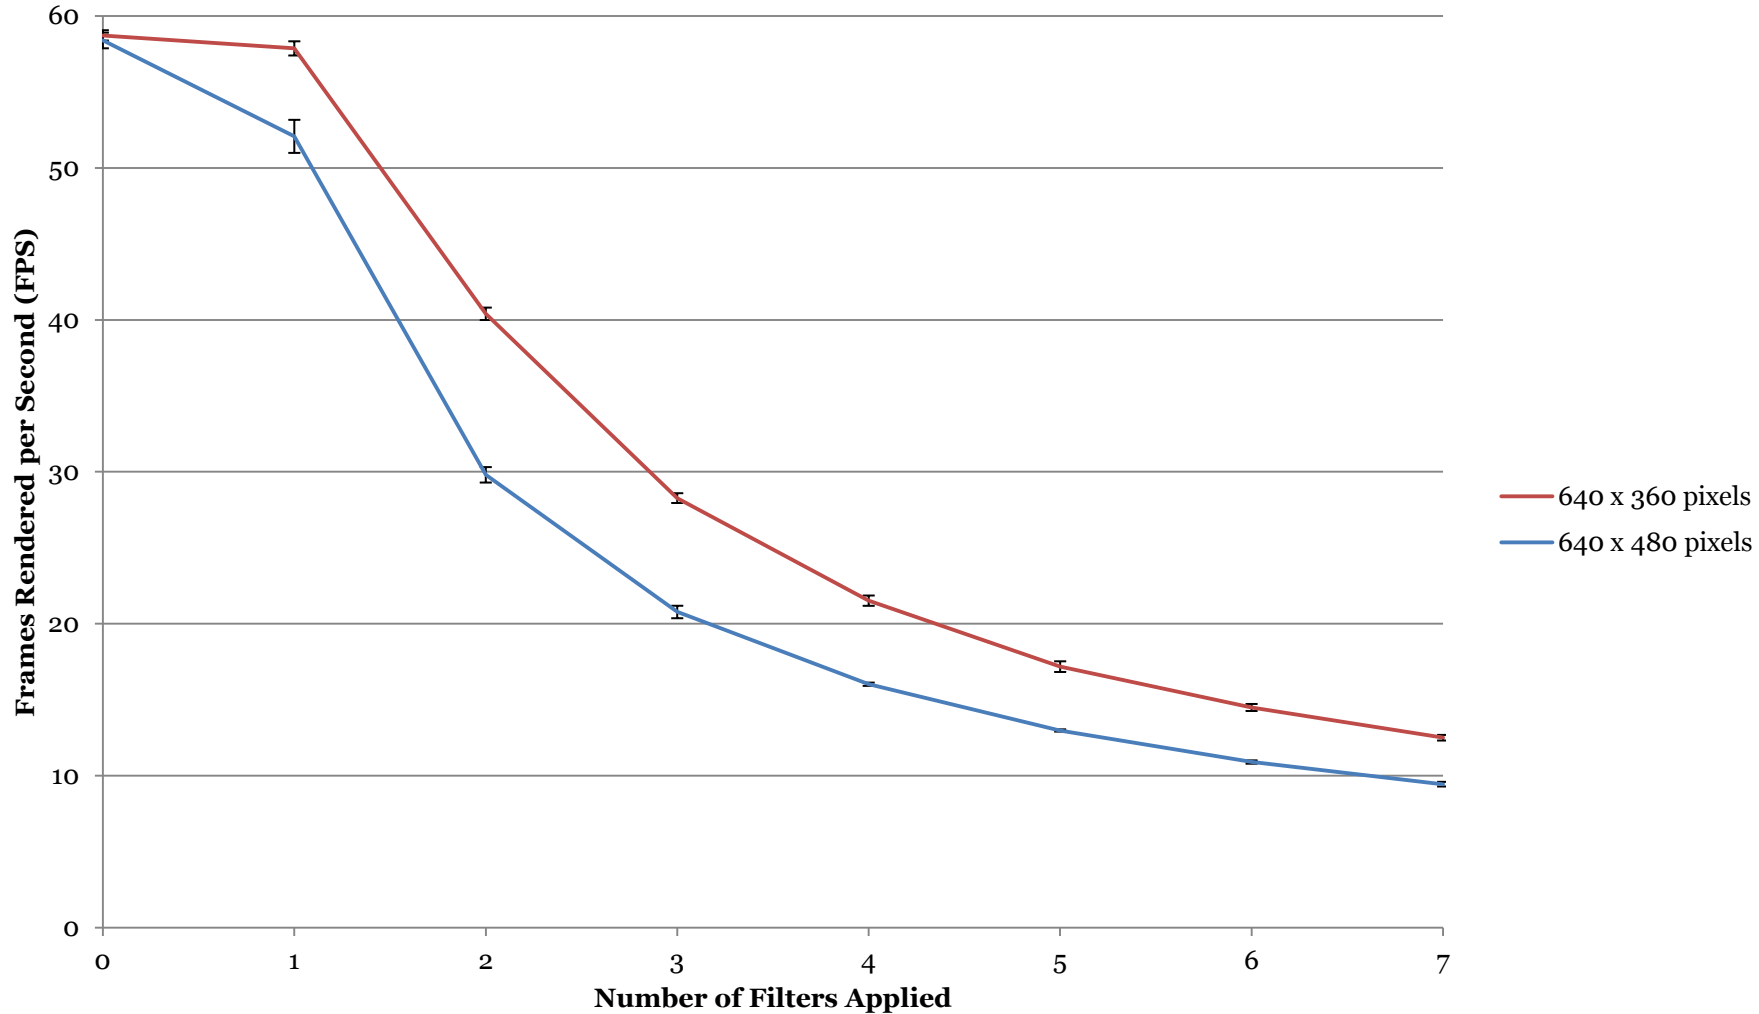

Processing Capability

Frames Rendered versus Number of Filters