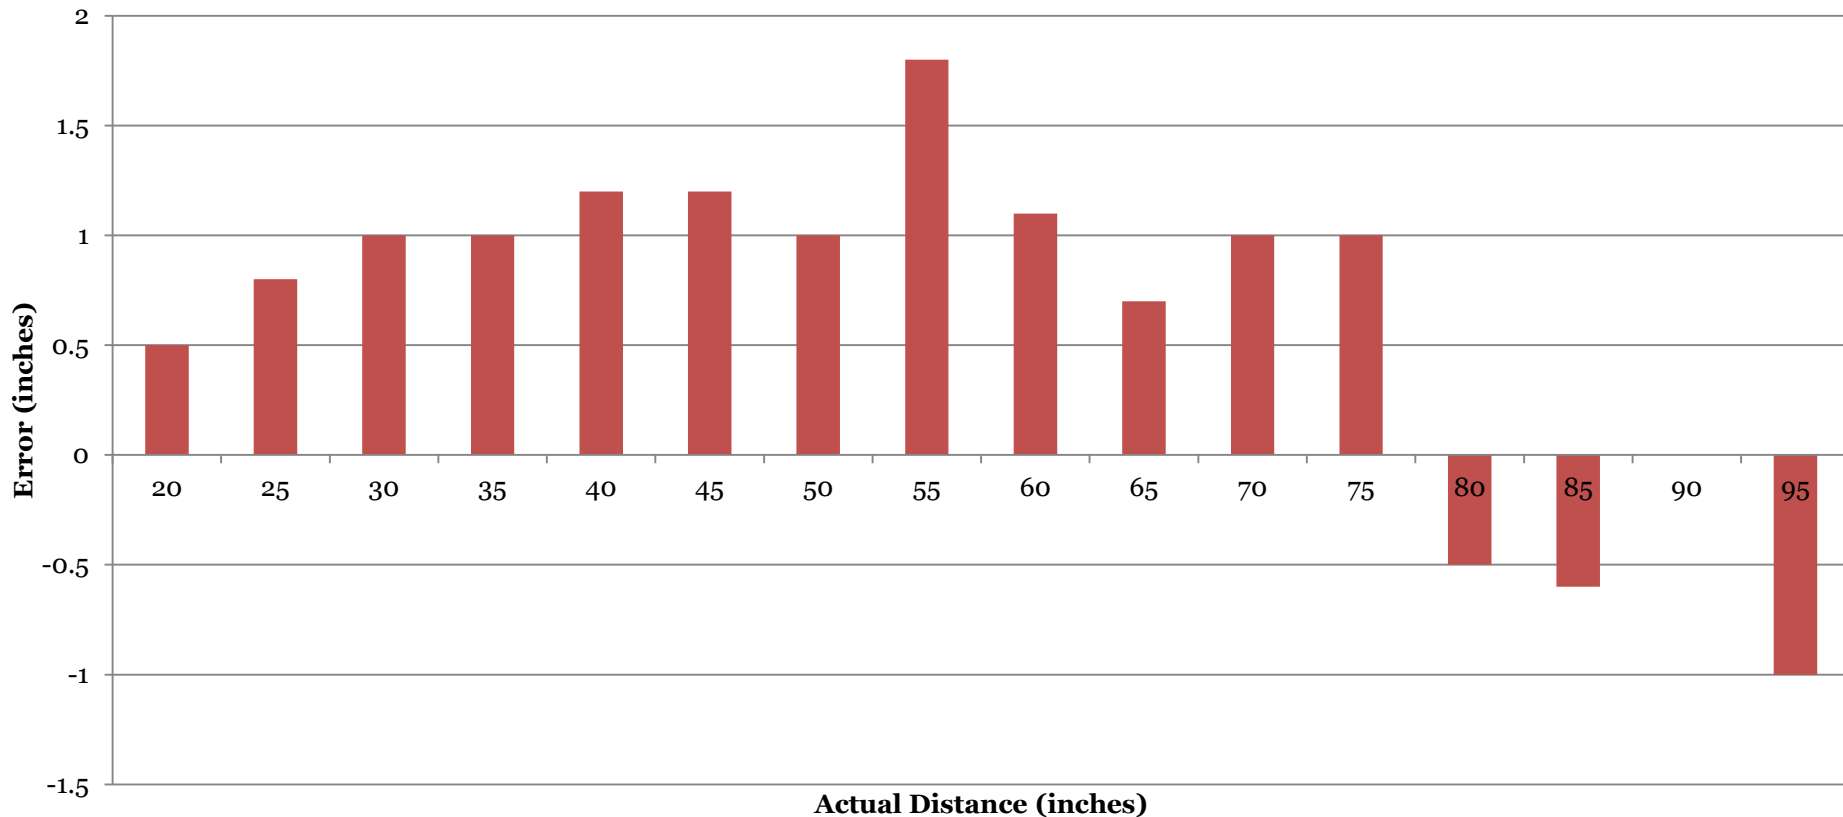

Distance Detection

- Avg error: .64 in
- Max Error: 1.8 in

Difference Between Measured and Actual Distance