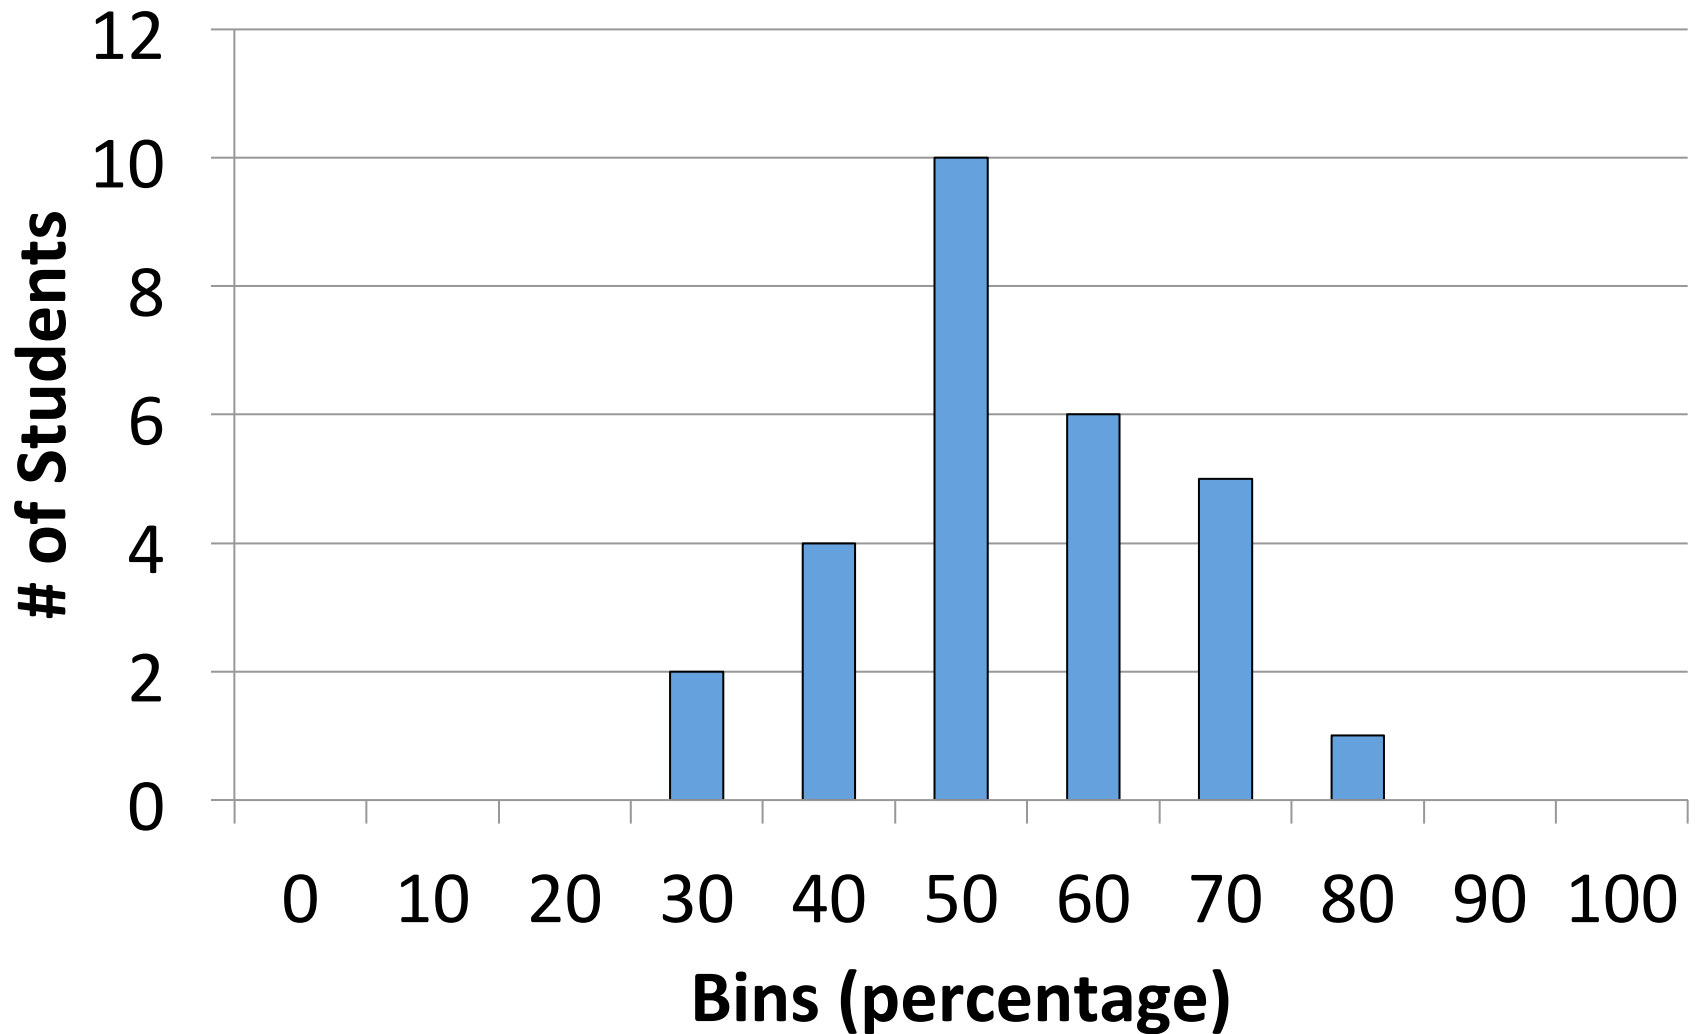

Midterm 1 Statistics (Percentage)

- MAX 76.18
- MIN 27.06
- MEDIAN 47.94
- MEAN 48.69
- STD 12.06

Midterm 1 Grade Distribution (Percentage)

Midterm 1 Grade Distribution (Points)

Q1

Q2

Q3

Q4