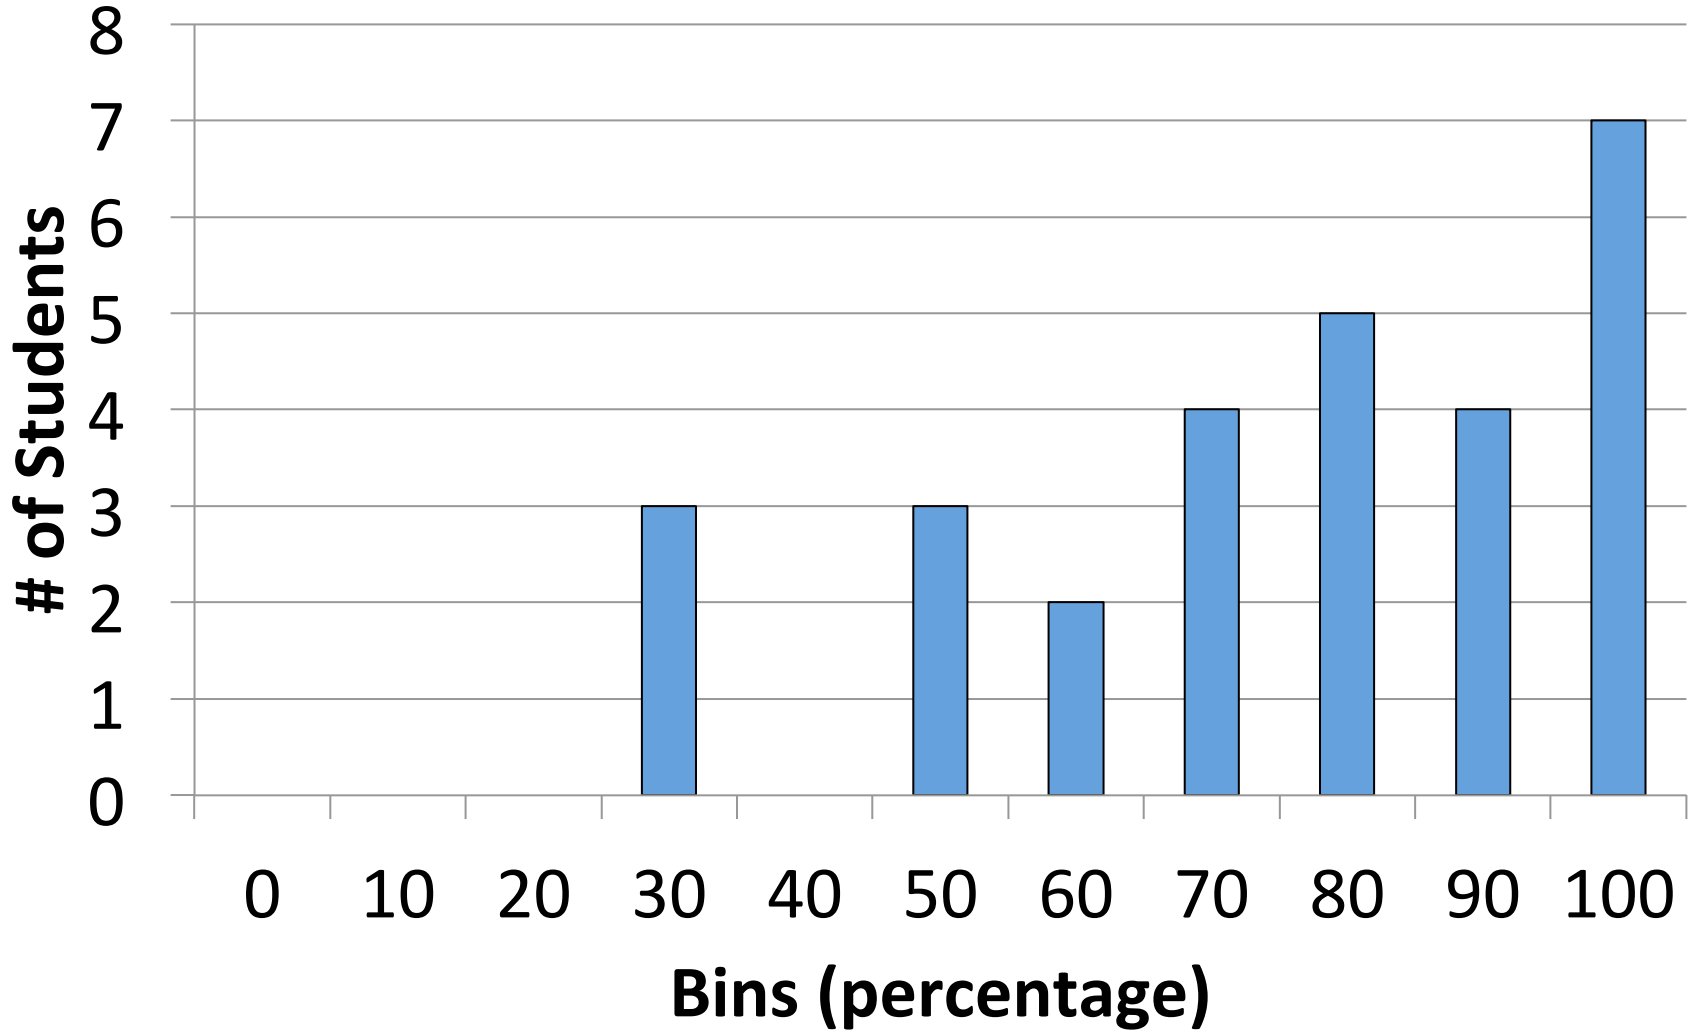

Midterm 1 Statistics (Percentage)

- MAX 76.18
- MIN 27.06
- MEDIAN 47.94
- MEAN 48.69
- STD 12.06

Midterm 1 Grade Distribution (Percentage)

Midterm 1 Grade Distribution (Points)

Q1

Q2

Q3

Q4