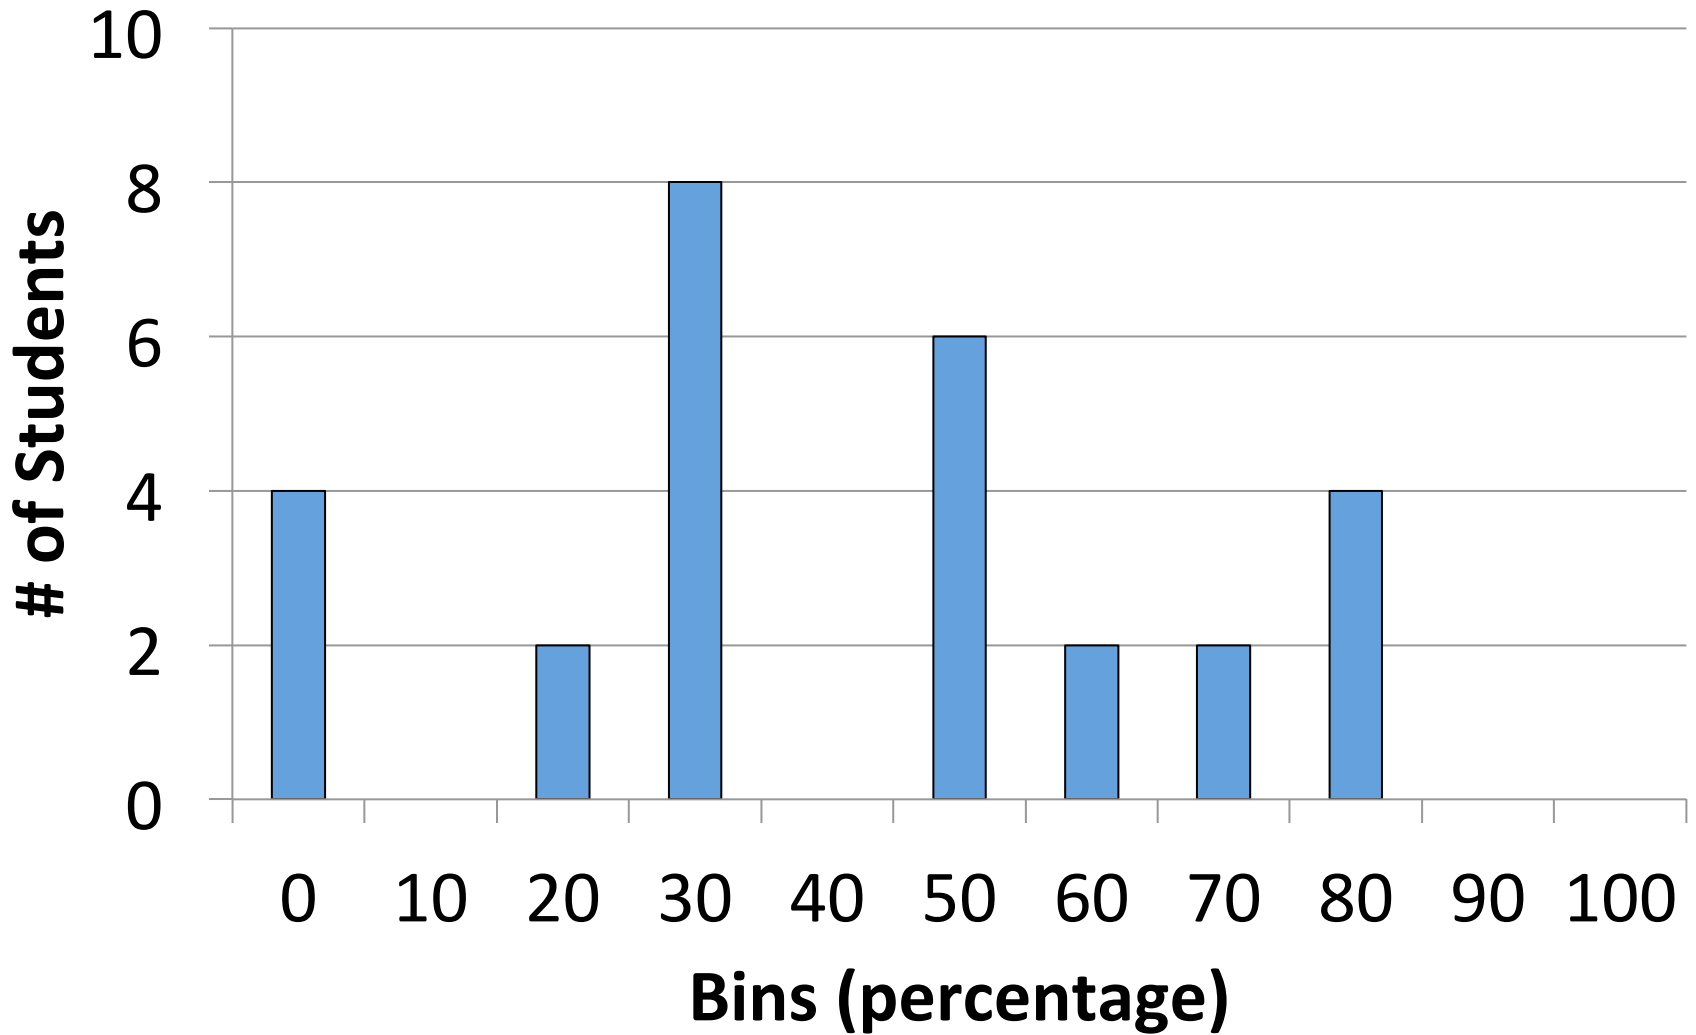

Midterm 1 Statistics (Percentage)

- MAX 76.18
- MIN 27.06
- MEDIAN 47.94
- MEAN 48.69
- STD 12.06

Midterm 1 Grade Distribution (Percentage)

Midterm 1 Grade Distribution (Points)

Q1

Q2

Q3

Q4