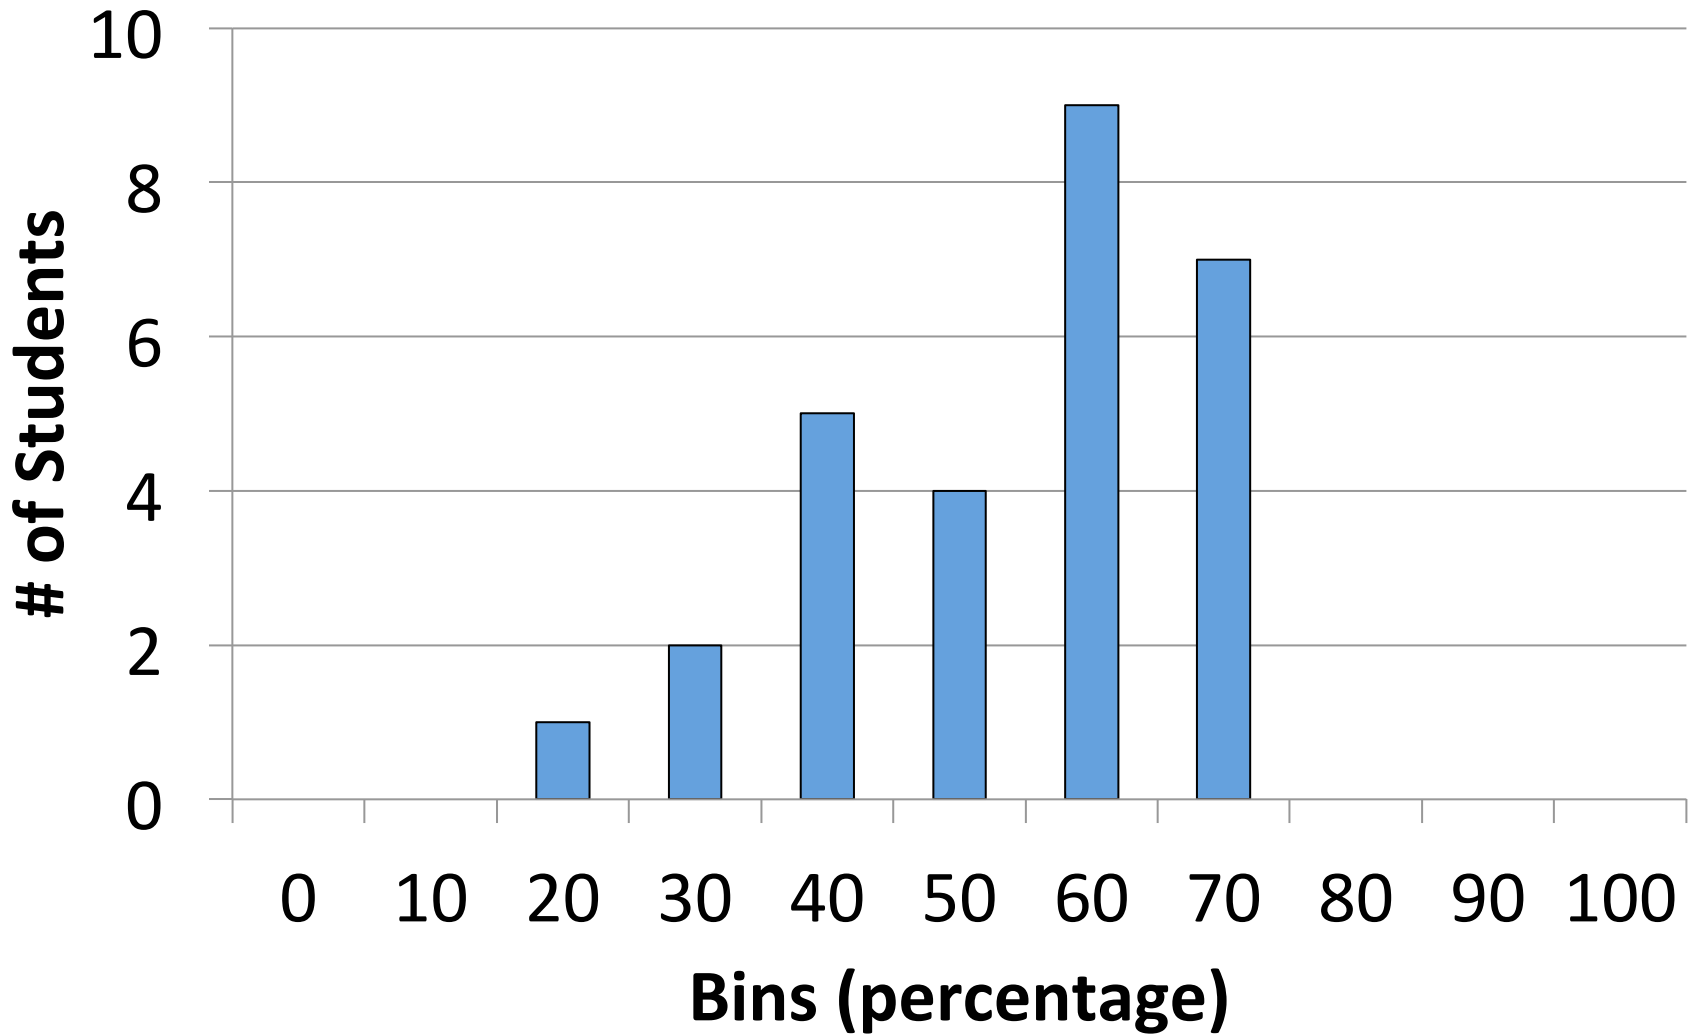

Midterm 1 Statistics (Percentage)

- MAX 76.18
- MIN 27.06
- MEDIAN 47.94
- MEAN 48.69
- STD 12.06

Midterm 1 Grade Distribution (Percentage)

Midterm 1 Grade Distribution (Points)

Q1

Q2

Q3

Q4