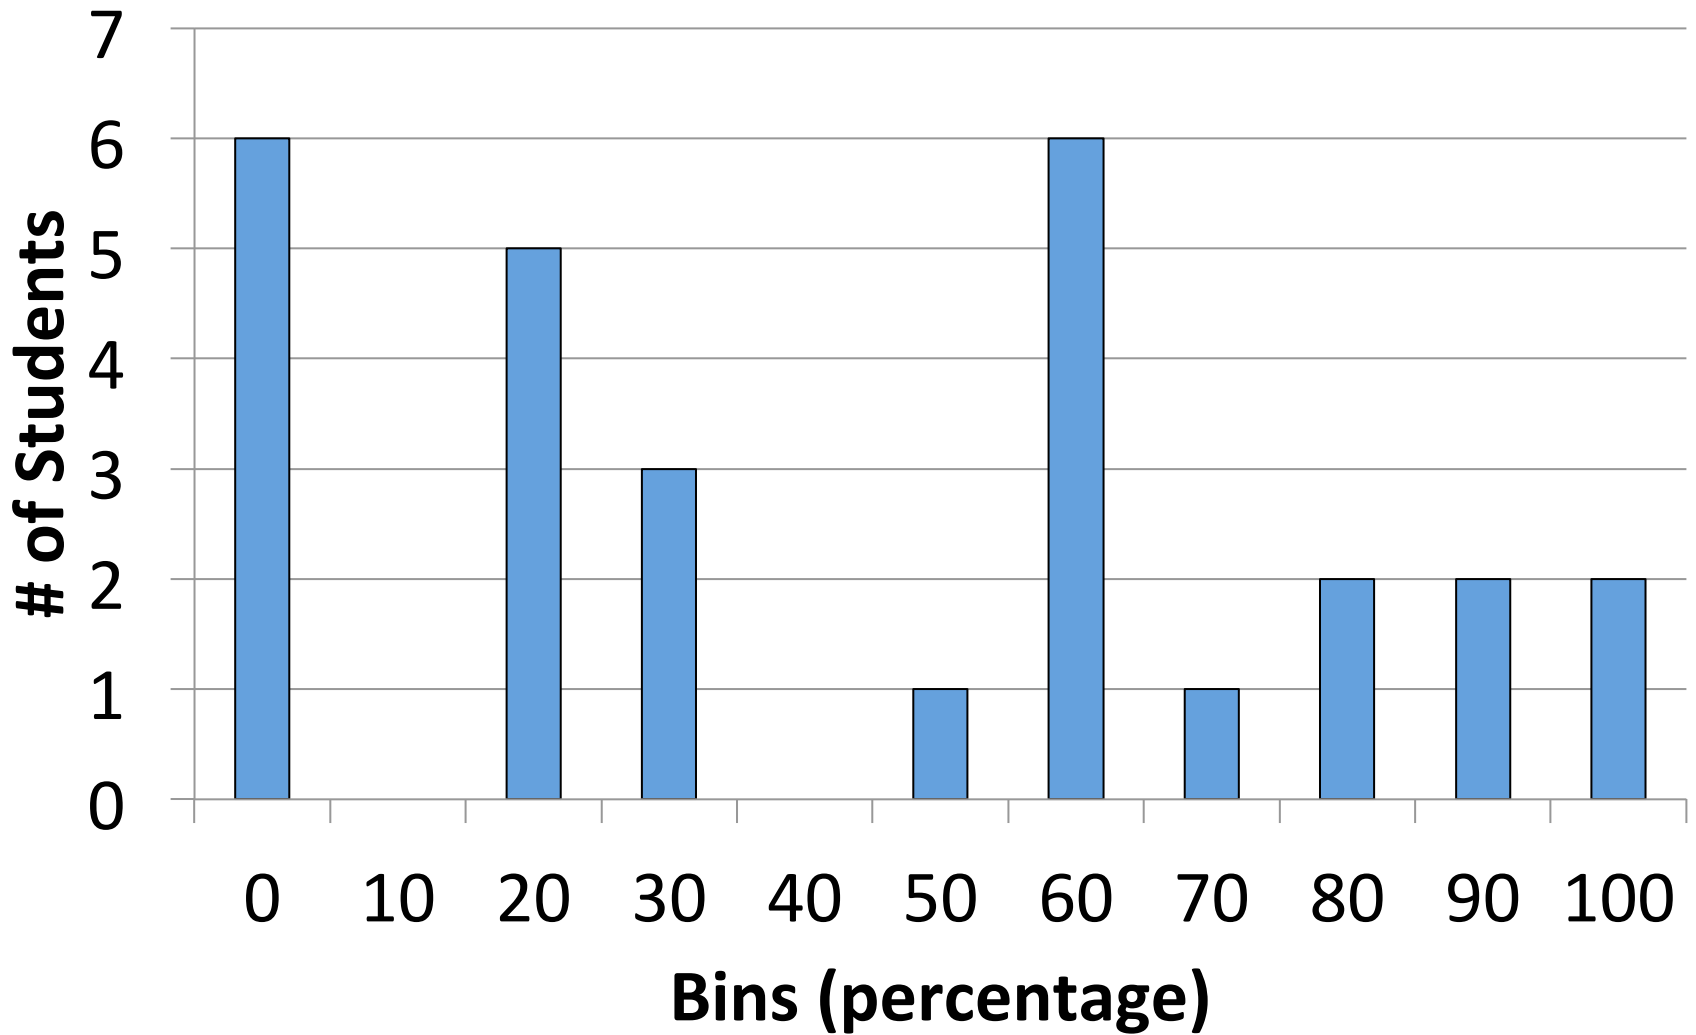

Midterm 1 Statistics (Percentage)

- MAX 76.18
- MIN 27.06
- MEDIAN 47.94
- MEAN 48.69
- STD 12.06

Midterm 1 Grade Distribution (Percentage)

Midterm 1 Grade Distribution (Points)

Q1

Q2

Q3

Q4