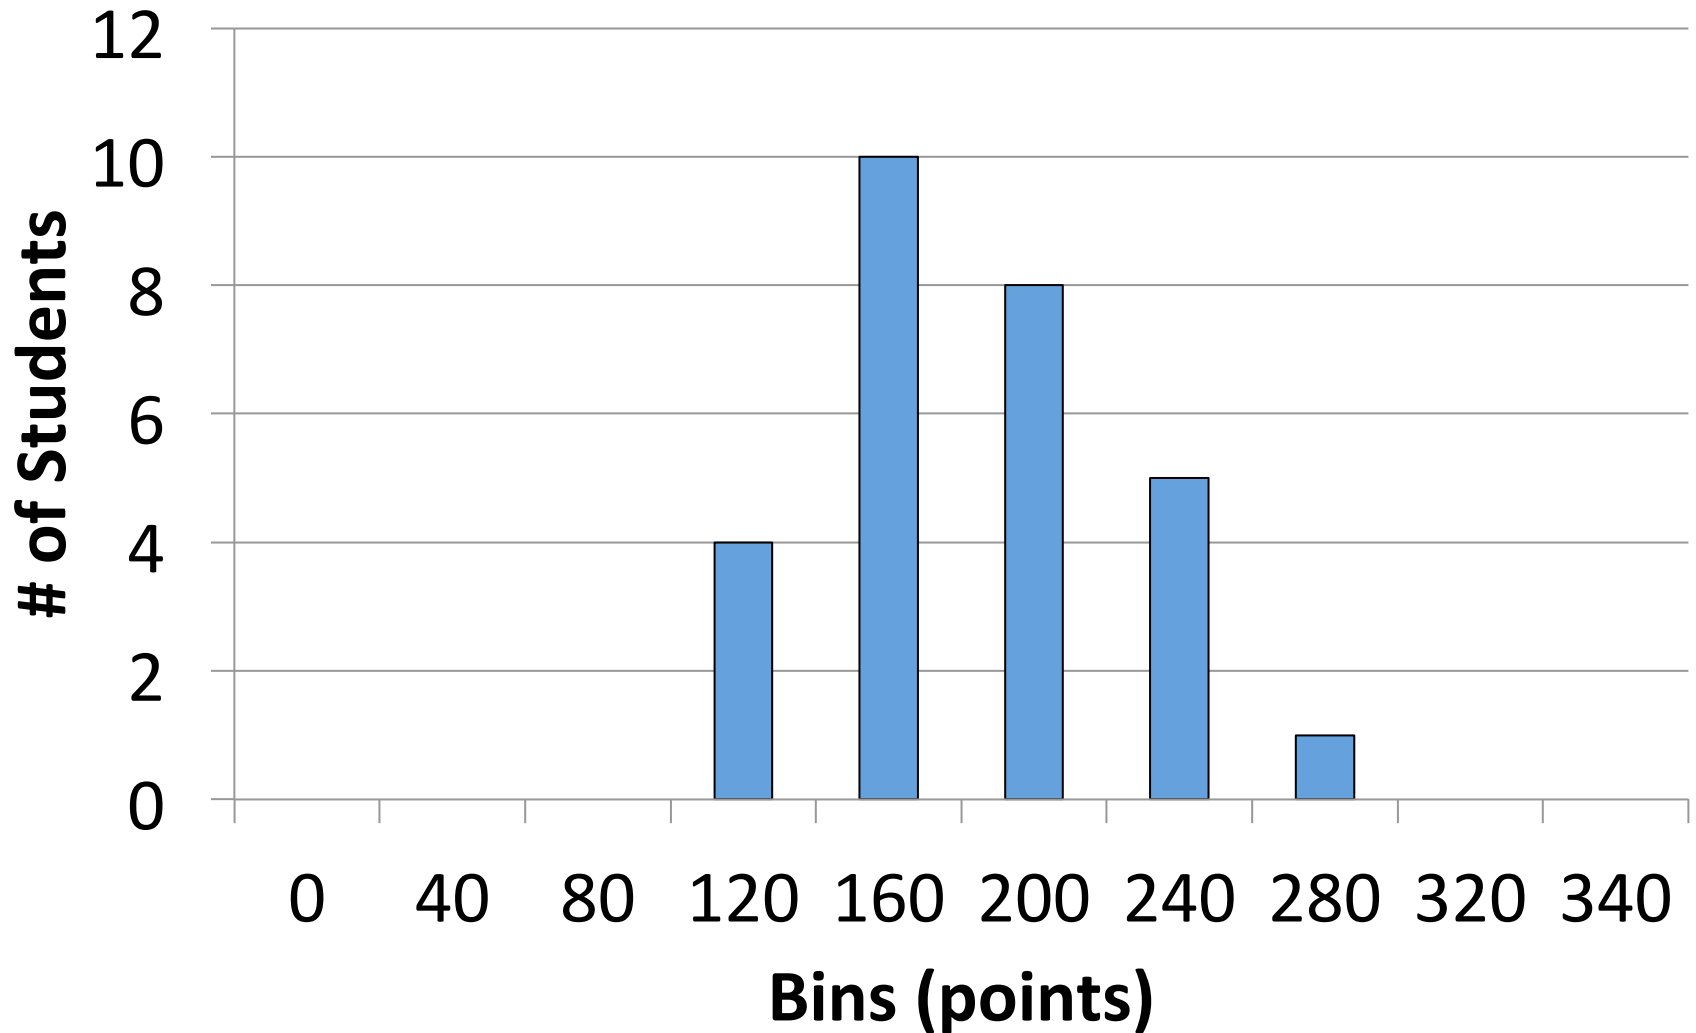

Midterm 1 Statistics (Percentage)

- MAX 76.18
- MIN 27.06
- MEDIAN 47.94
- MEAN 48.69
- STD 12.06

Midterm 1 Grade Distribution (Percentage)

Midterm 1 Grade Distribution (Points)

Q1

Q2

Q3

Q4