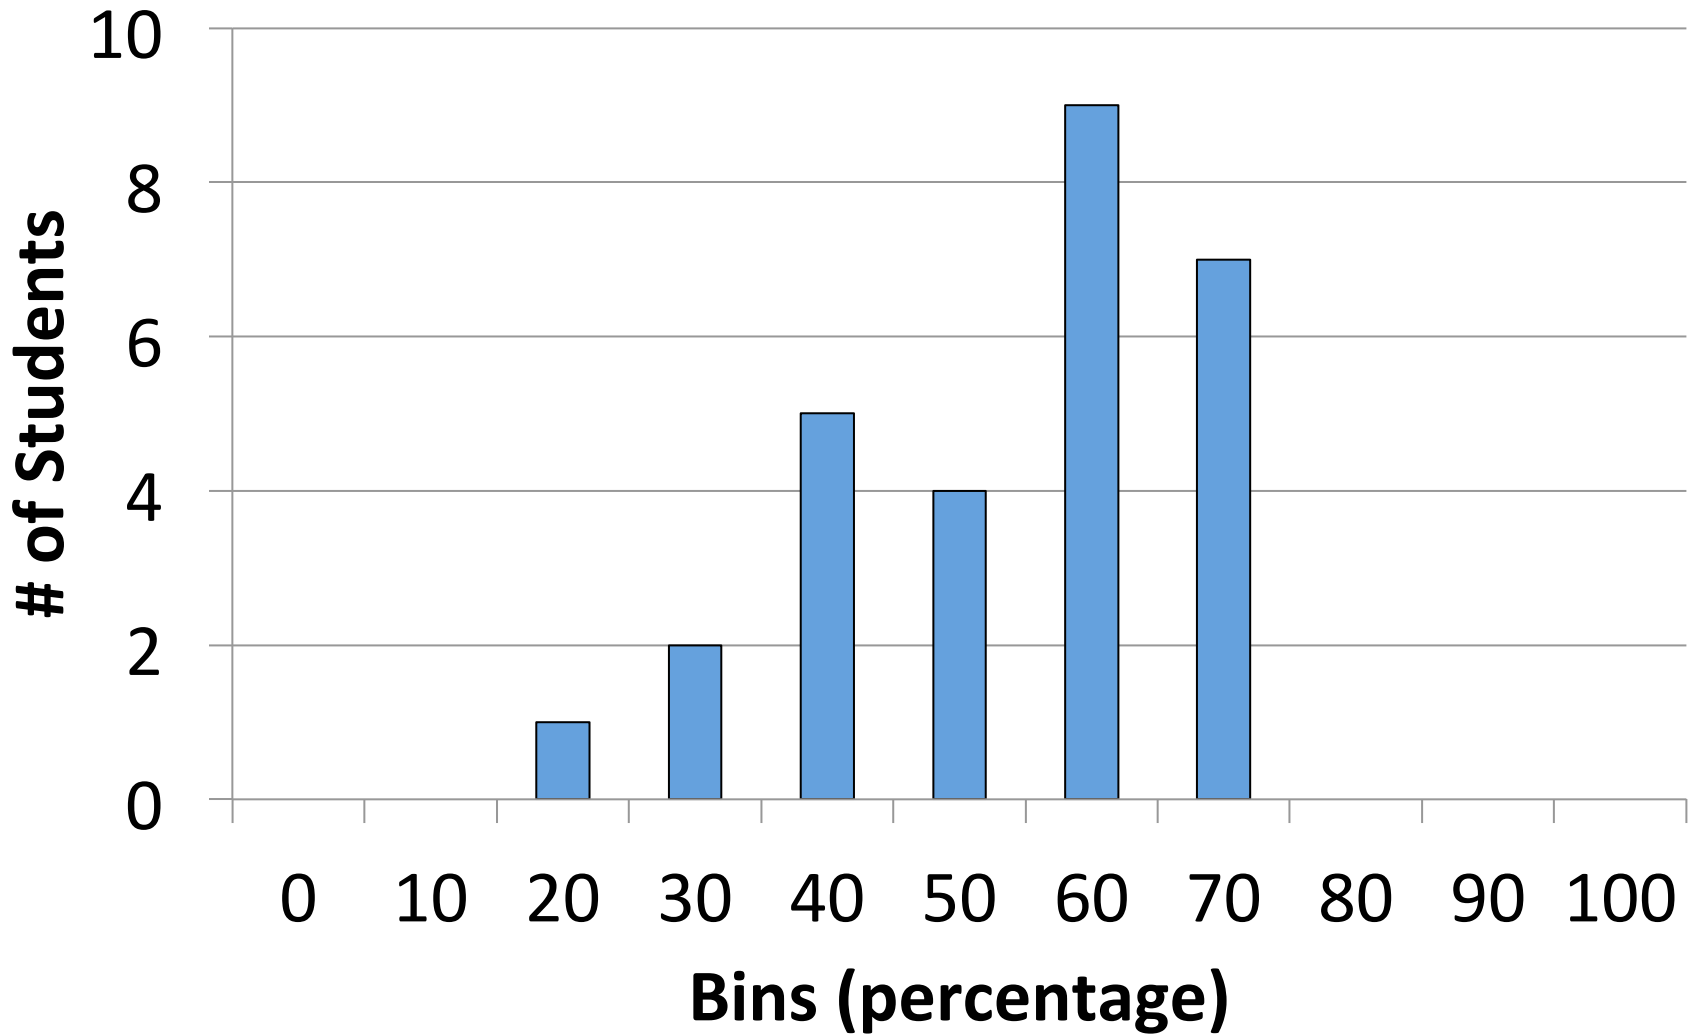

Midterm 1 Statistics

- MAX 76.18
- MIN 27.06
- MEDIAN 47.94
- MEAN 48.69
- STD 12.06

Midterm 1 Grade Distribution (Percentage)

Midterm 1 Grade Distribution (Points)

Q1

Q2

Q3

Q4