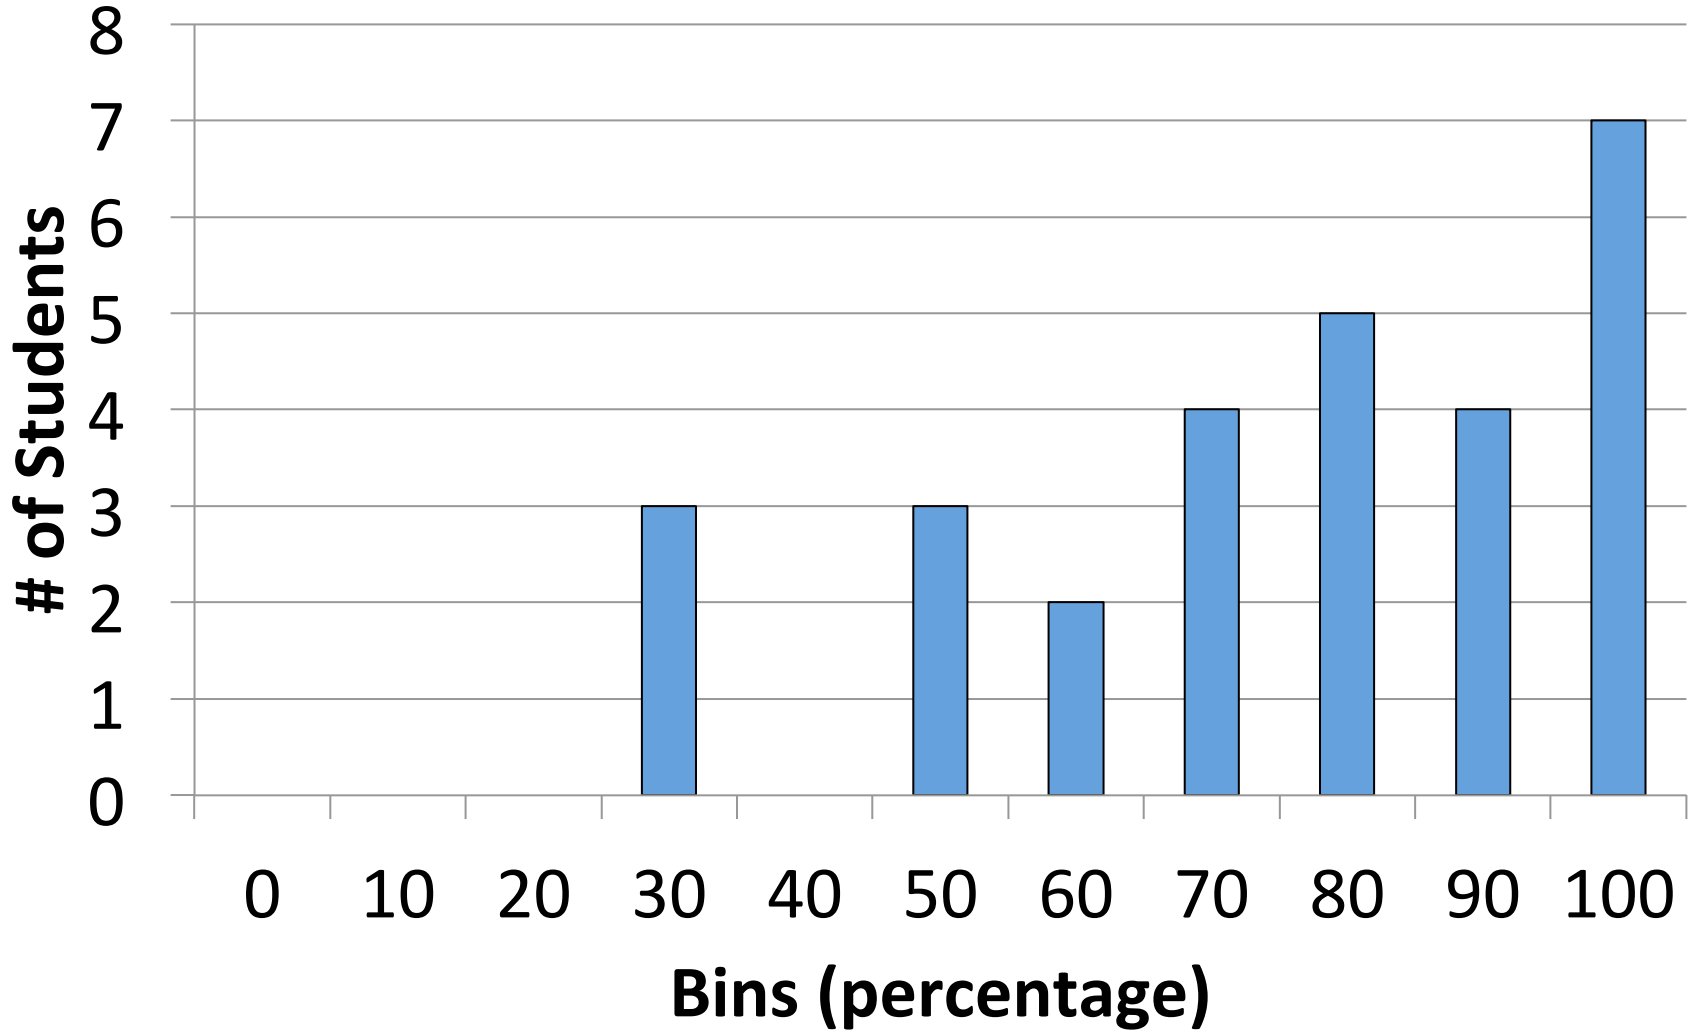

Midterm 1 Statistics

- MAX 76.18
- MIN 27.06
- MEDIAN 47.94
- MEAN 48.69
- STD 12.06

Midterm 1 Grade Distribution (Percentage)

Midterm 1 Grade Distribution (Points)

Q1

Q2

Q3

Q4