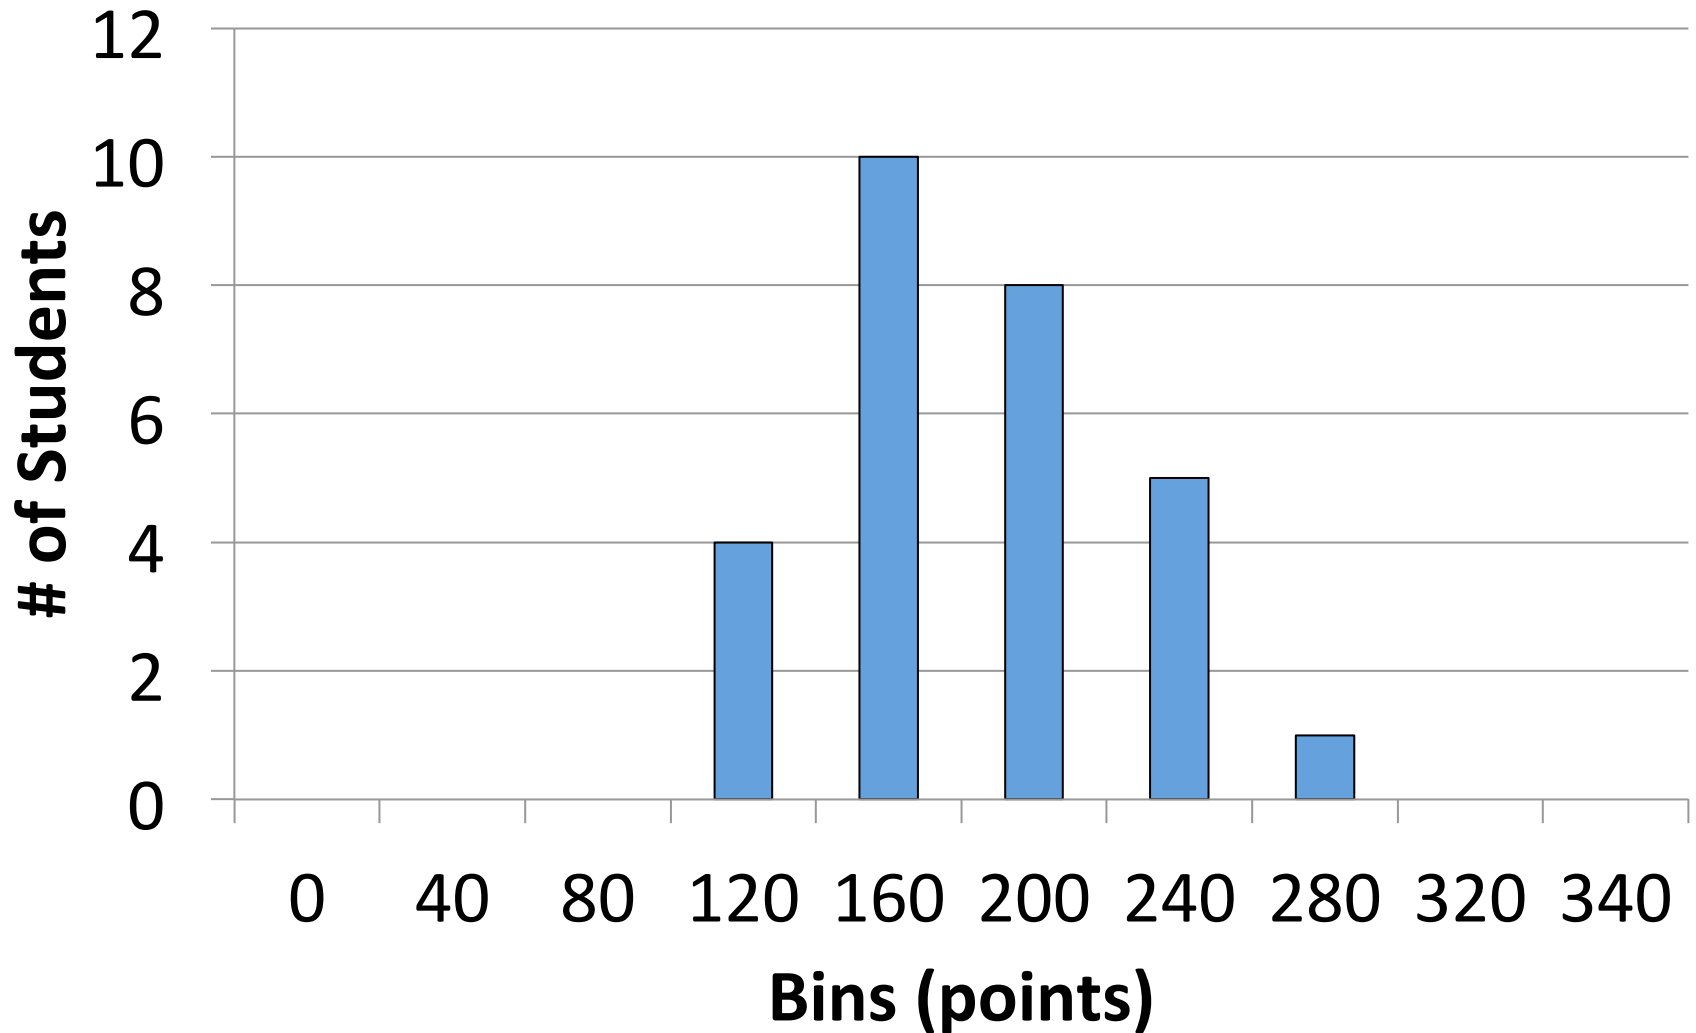

Midterm 1 Statistics

- MAX 76.18
- MIN 27.06
- MEDIAN 47.94
- MEAN 48.69
- STD 12.06

Midterm 1 Grade Distribution (Percentage)

Midterm 1 Grade Distribution (Points)

Q1

Q2

Q3

Q4