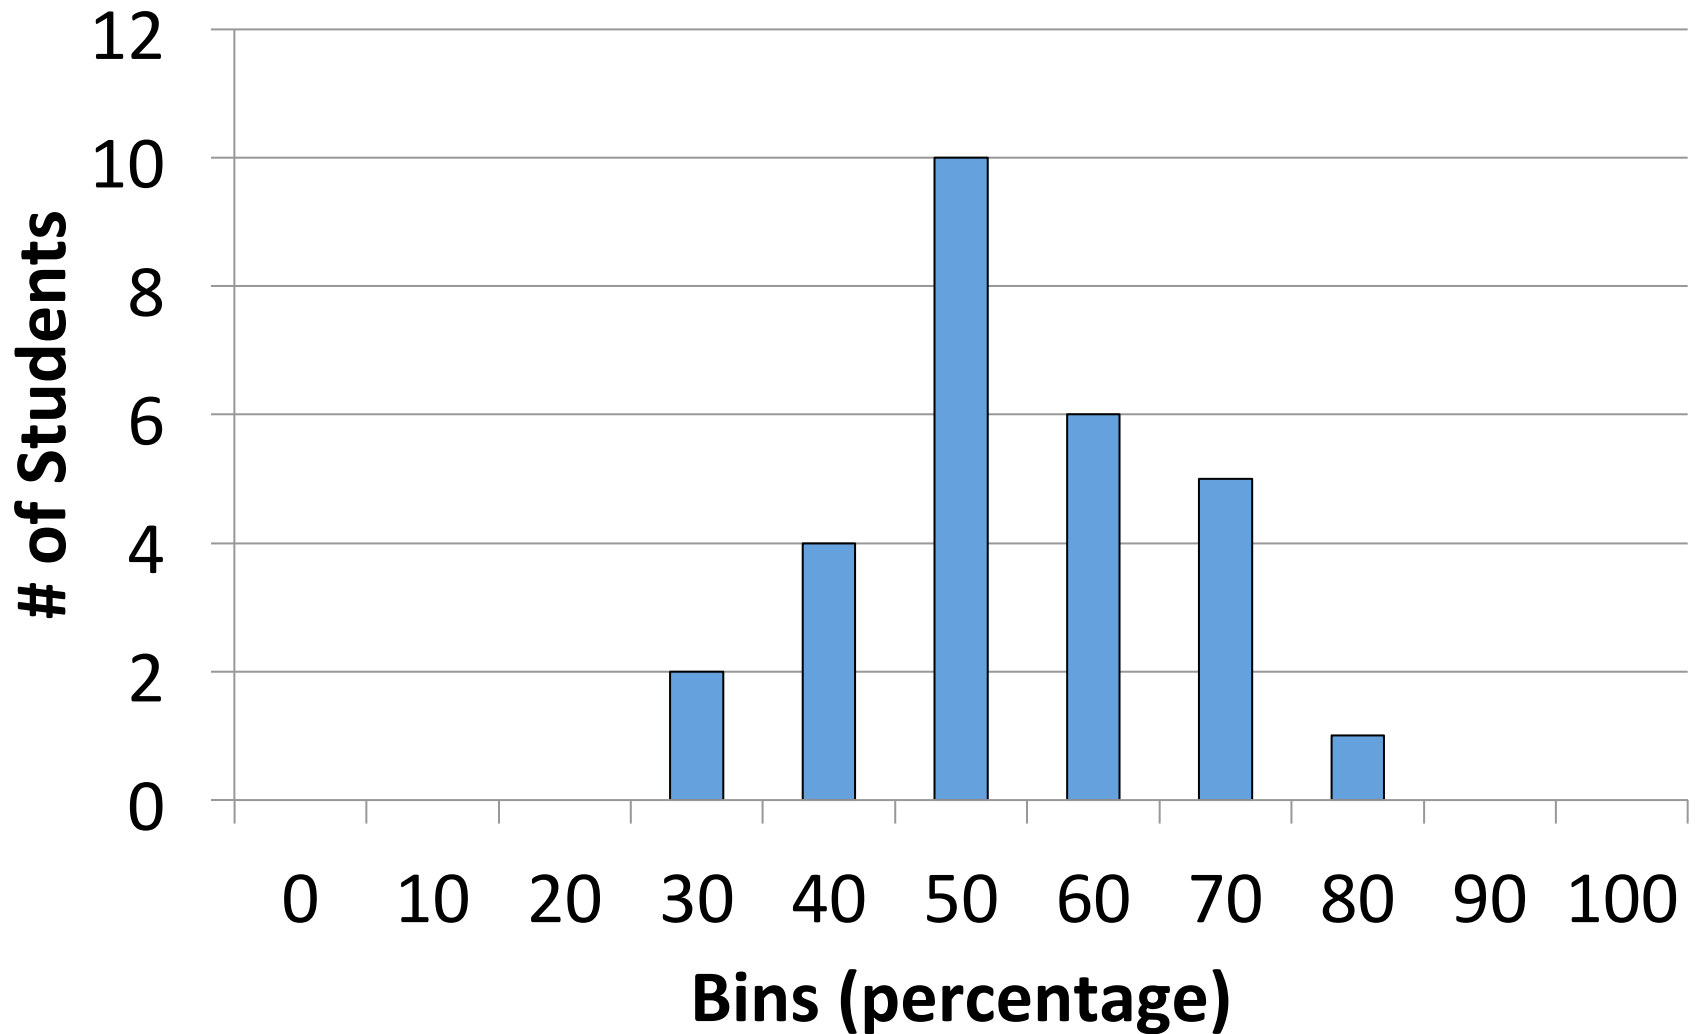

Midterm 1 Statistics

- MAX 76.18
- MIN 27.06
- MEDIAN 47.94
- MEAN 48.69
- STD 12.06

Midterm 1 Grade Distribution (Percentage)

Midterm 1 Grade Distribution (Points)

Q1

Q2

Q3

Q4