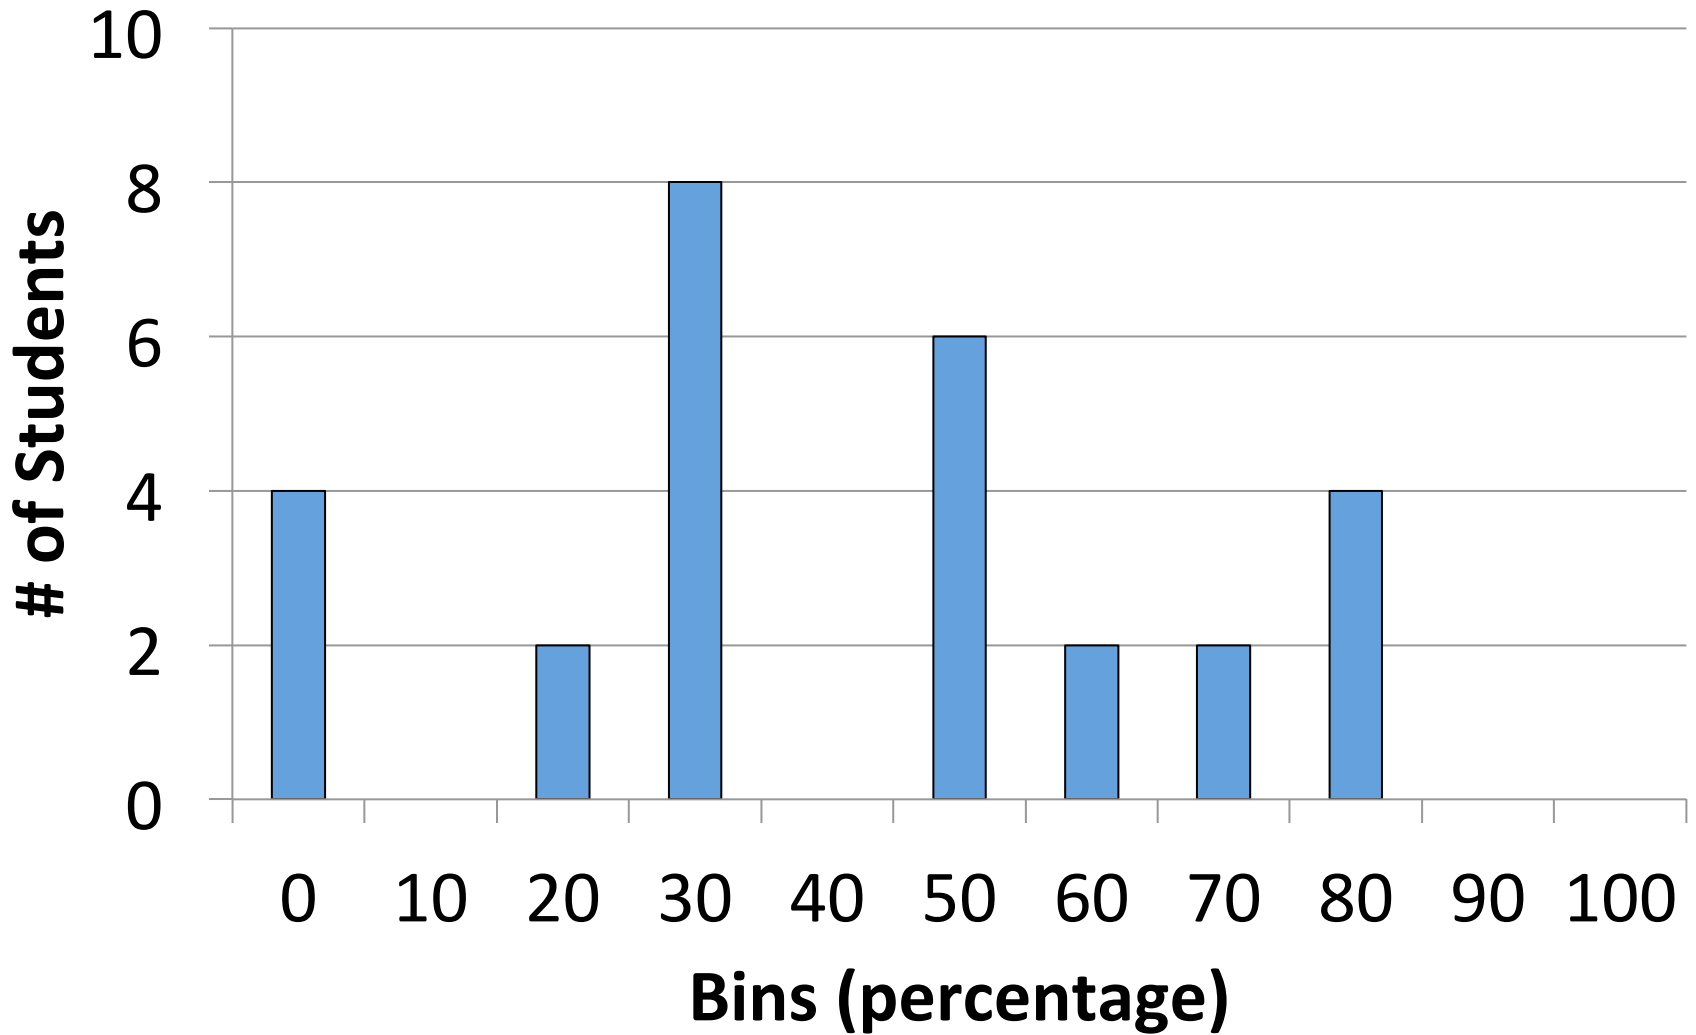

Midterm 1 Statistics

- MAX 76.18
- MIN 27.06
- MEDIAN 47.94
- MEAN 48.69
- STD 12.06

Midterm 1 Grade Distribution (Percentage)

Midterm 1 Grade Distribution (Points)

Q1

Q2

Q3

Q4