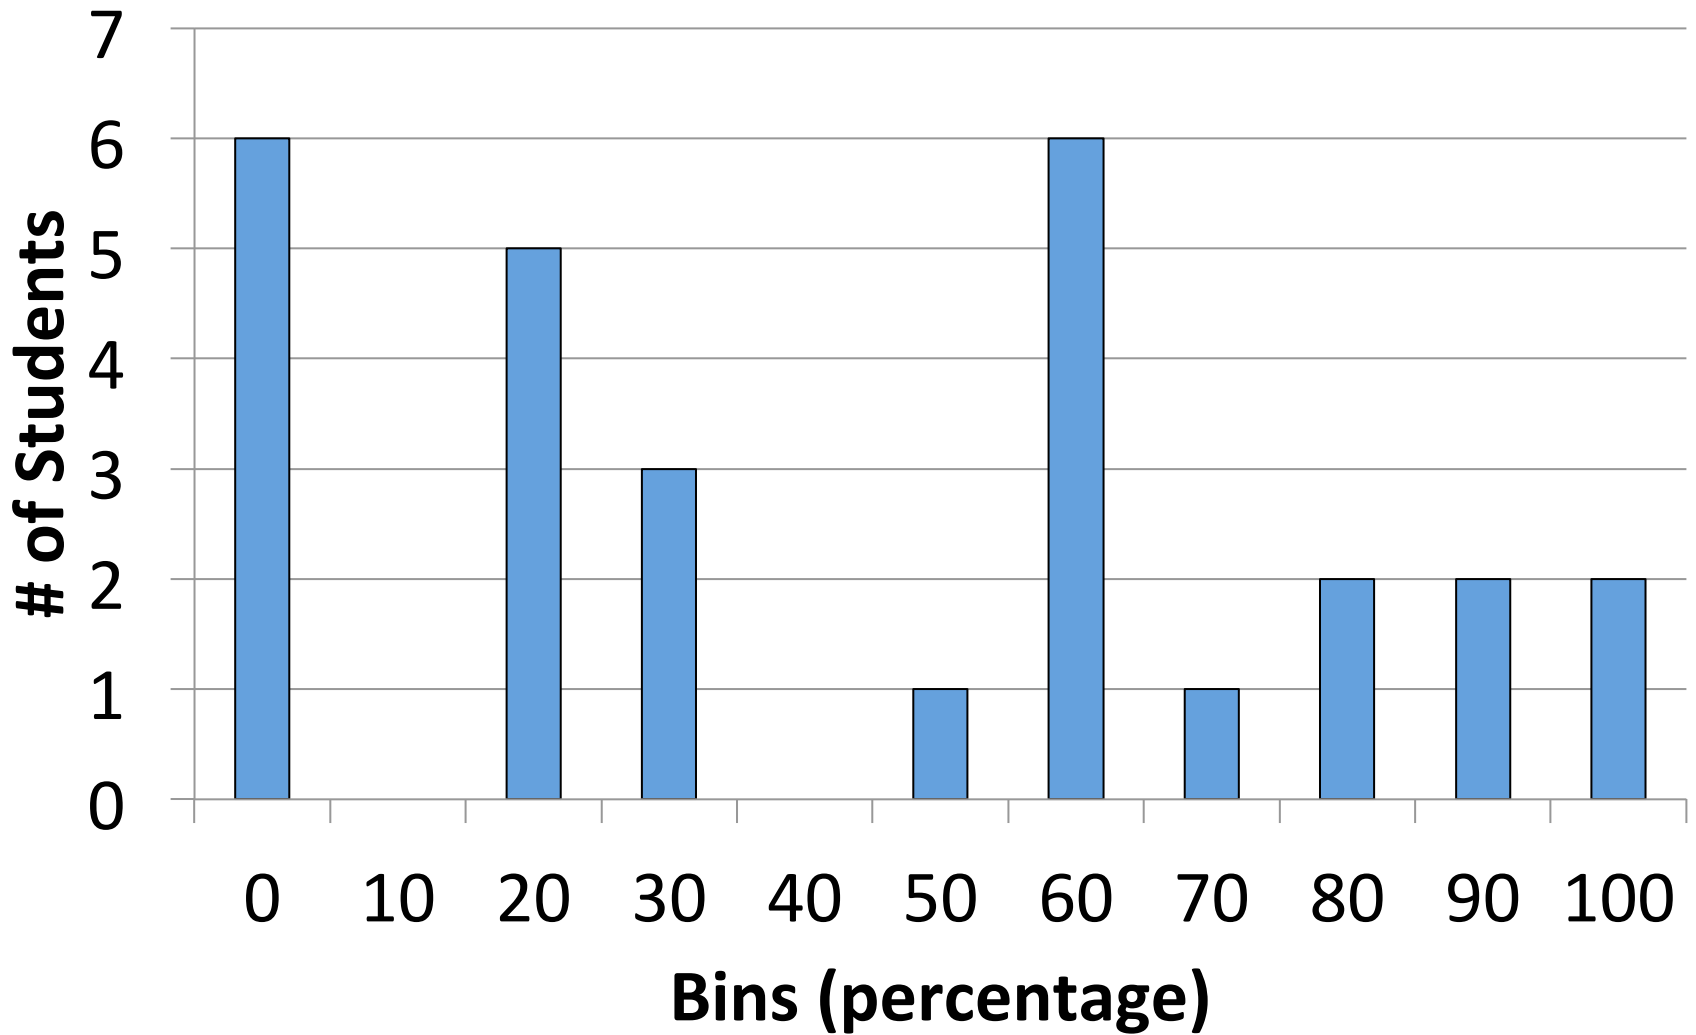

Midterm 1 Statistics

- MAX 76.18
- MIN 27.06
- MEDIAN 47.94
- MEAN 48.69
- STD 12.06

Midterm 1 Grade Distribution (Percentage)

Midterm 1 Grade Distribution (Points)

Q1

Q2

Q3

Q4