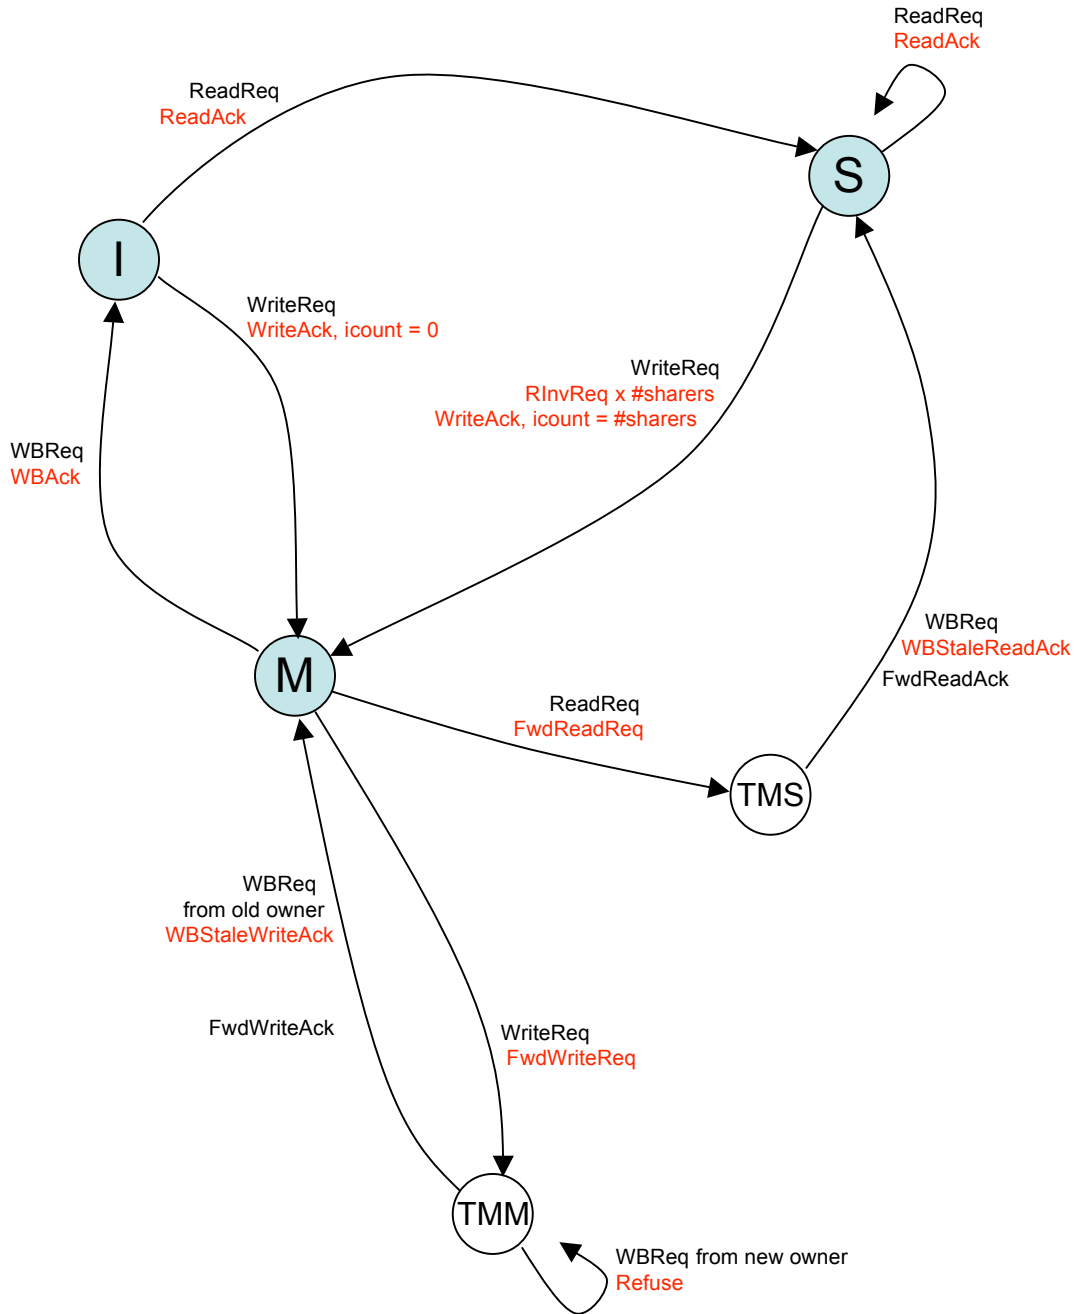

Home Engine (Directory)

Key

Received events
Required actions

Remote Engine – I/S

Key

Received events
Required actions

Remote Engine – M/S

Key

Received events
Required actions