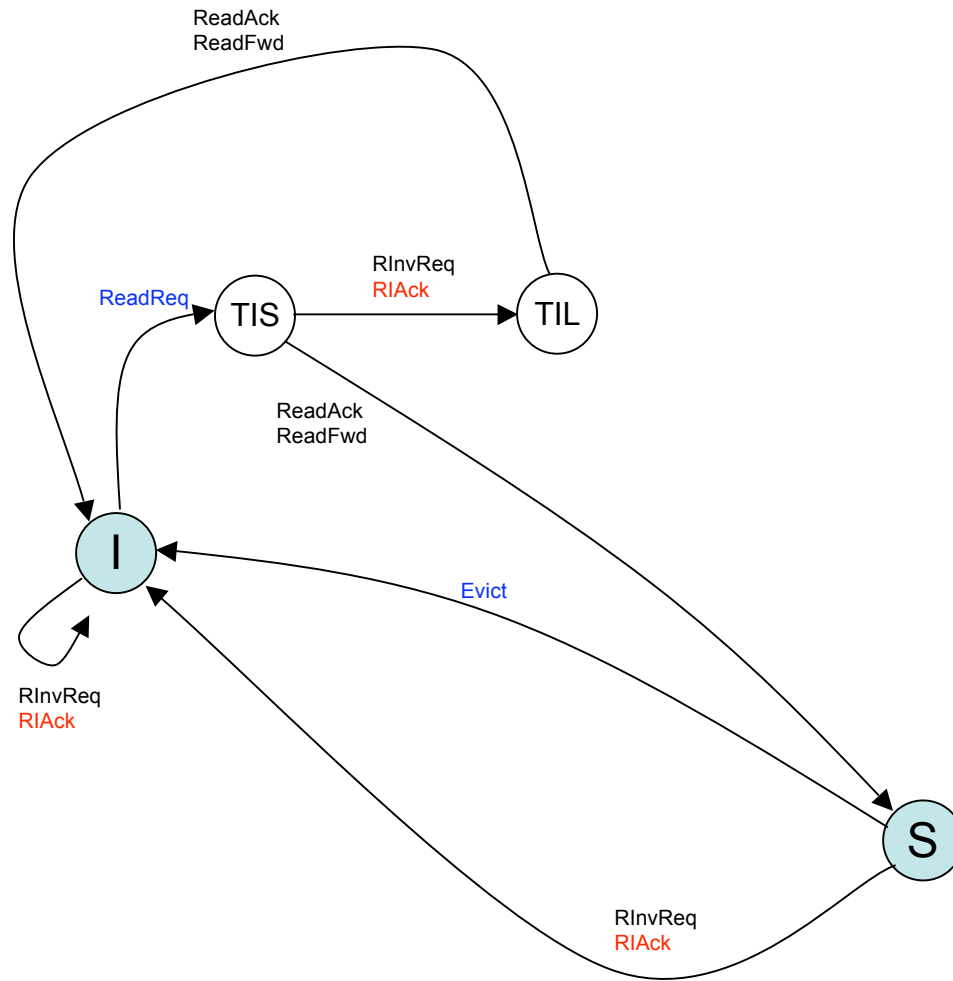

Home Engine (Directory)

Key

Received events
Required actions

Remote Engine – I/S

Key

Received events
Required actions

Remote Engine – M/S

Key

Received events
Required actions