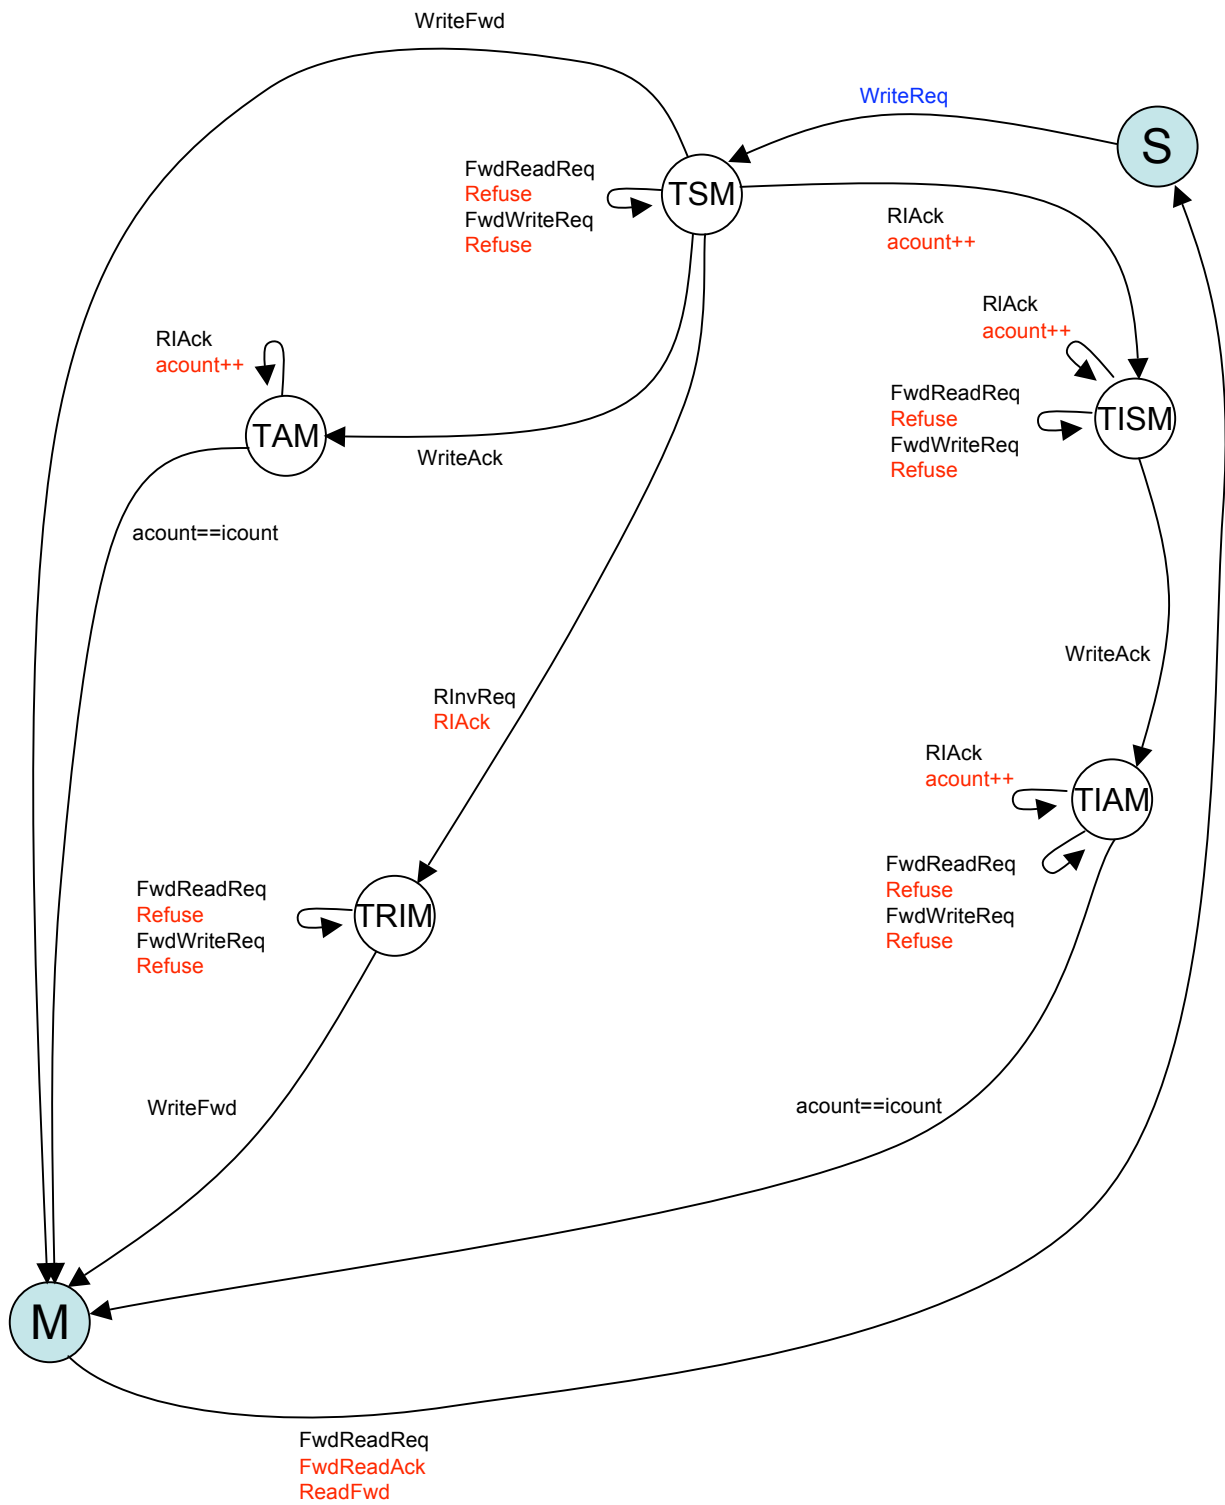

Home Engine (Directory)

Key

Received events
Required actions

Remote Engine – I/S

Key

Received events
Required actions

Remote Engine – M/S

Key

Received events
Required actions