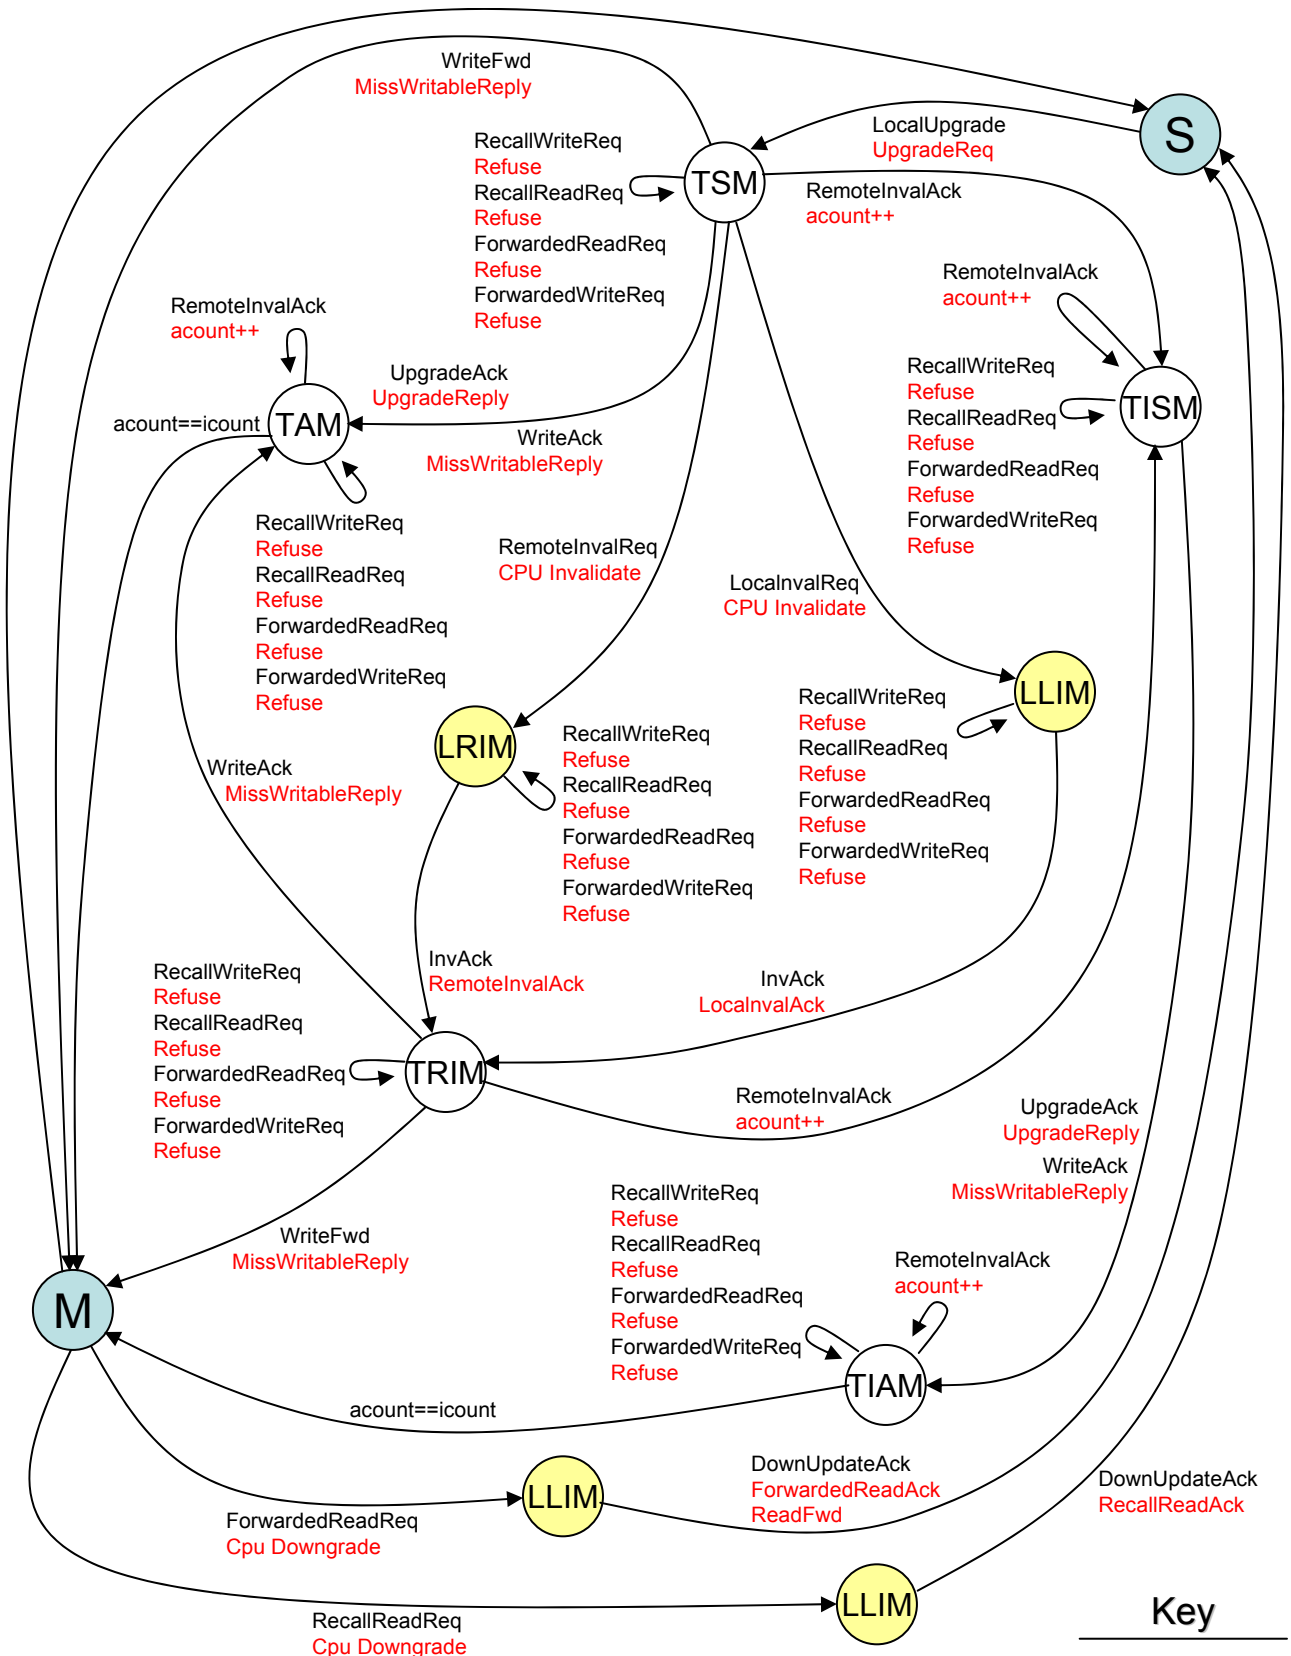

Home Engine

Key

Received events
 Required actions

Remote Engine – M/S

Key

Received events
Required actions

Remote Engine – I/M

Local Engine

- Dotted lines indicate a transition through the home engine
- Nodes are directory states, not cache line states