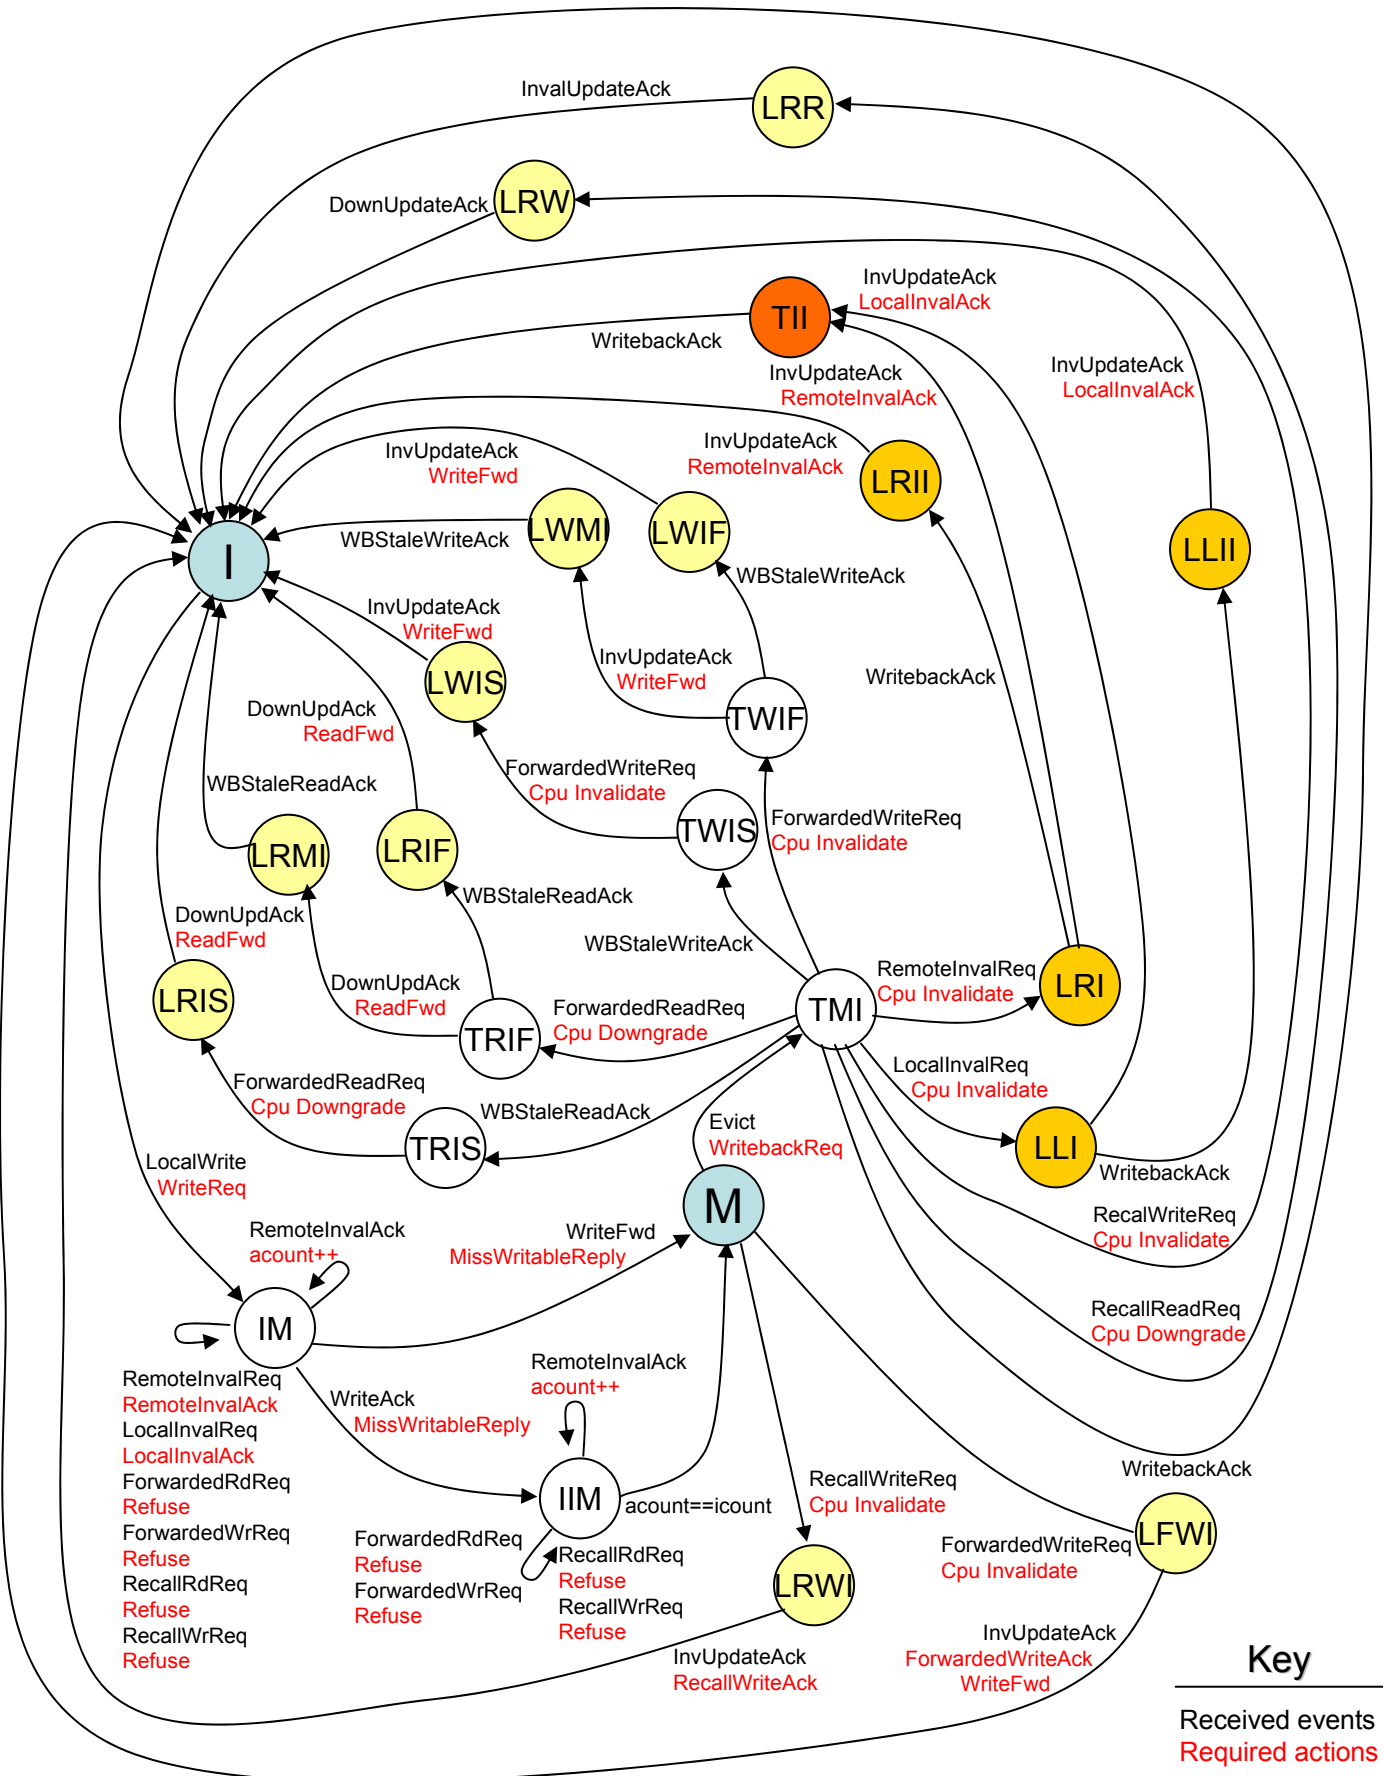

Home Engine

Key

Received events
 Required actions

Remote Engine – M/S

Key

Received events
Required actions

Remote Engine – I/M

Local Engine

- Dotted lines indicate a transition through the home engine
- Nodes are directory states, not cache line states