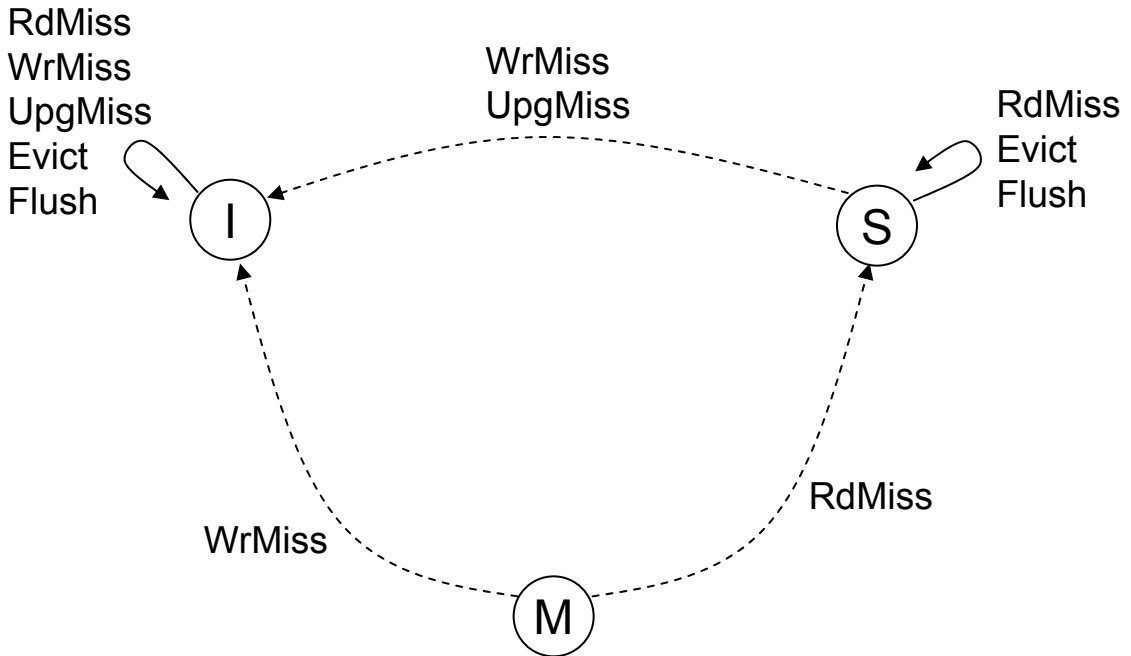

Home Engine

Key

Received events
 Required actions

Remote Engine – M/S

Key

Received events
Required actions

Remote Engine – I/M

Local Engine

- Dotted lines indicate a transition through the home engine
- Nodes are directory states, not cache line states