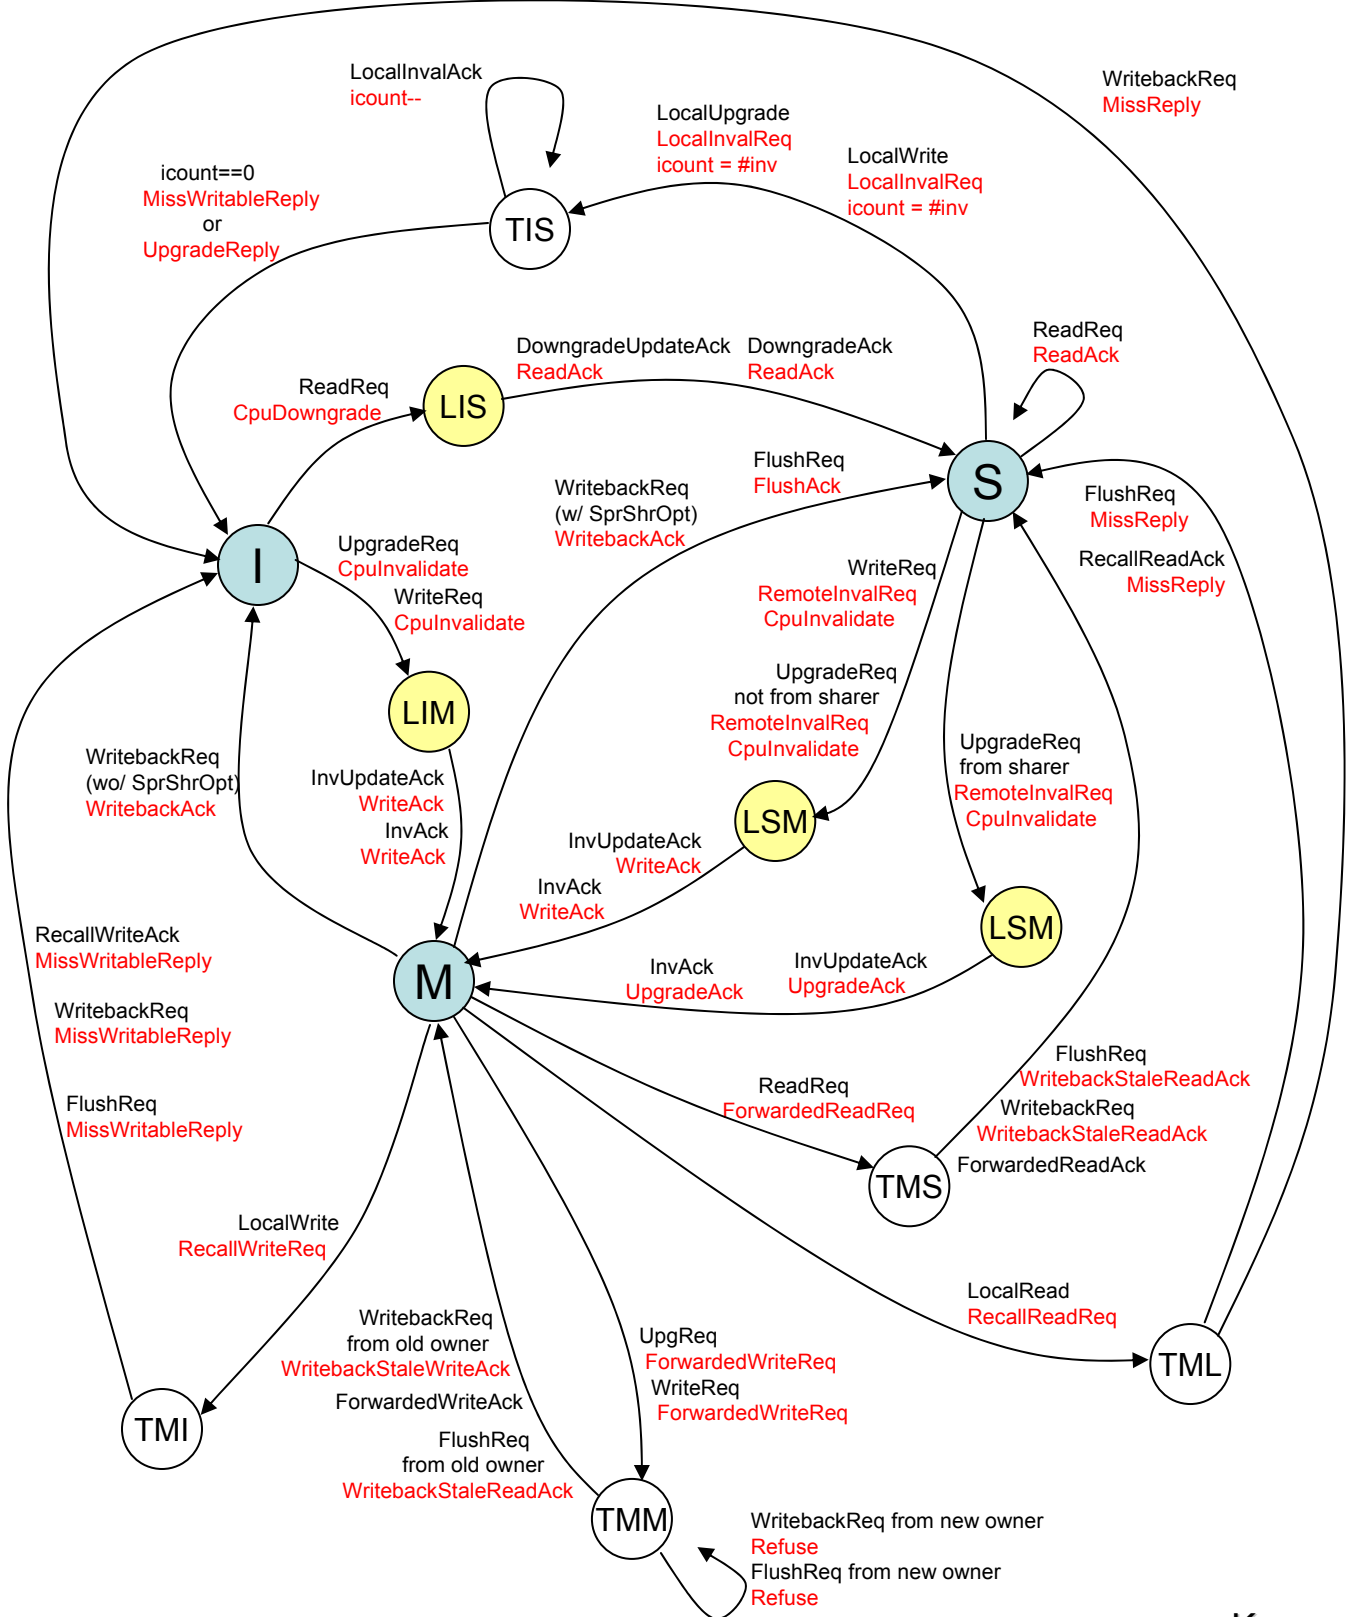

Home Engine

Key

Received events
 Required actions

Remote Engine – M/S

Key

Received events
Required actions

Remote Engine – I/M

Local Engine

- Dotted lines indicate a transition through the home engine
- Nodes are directory states, not cache line states